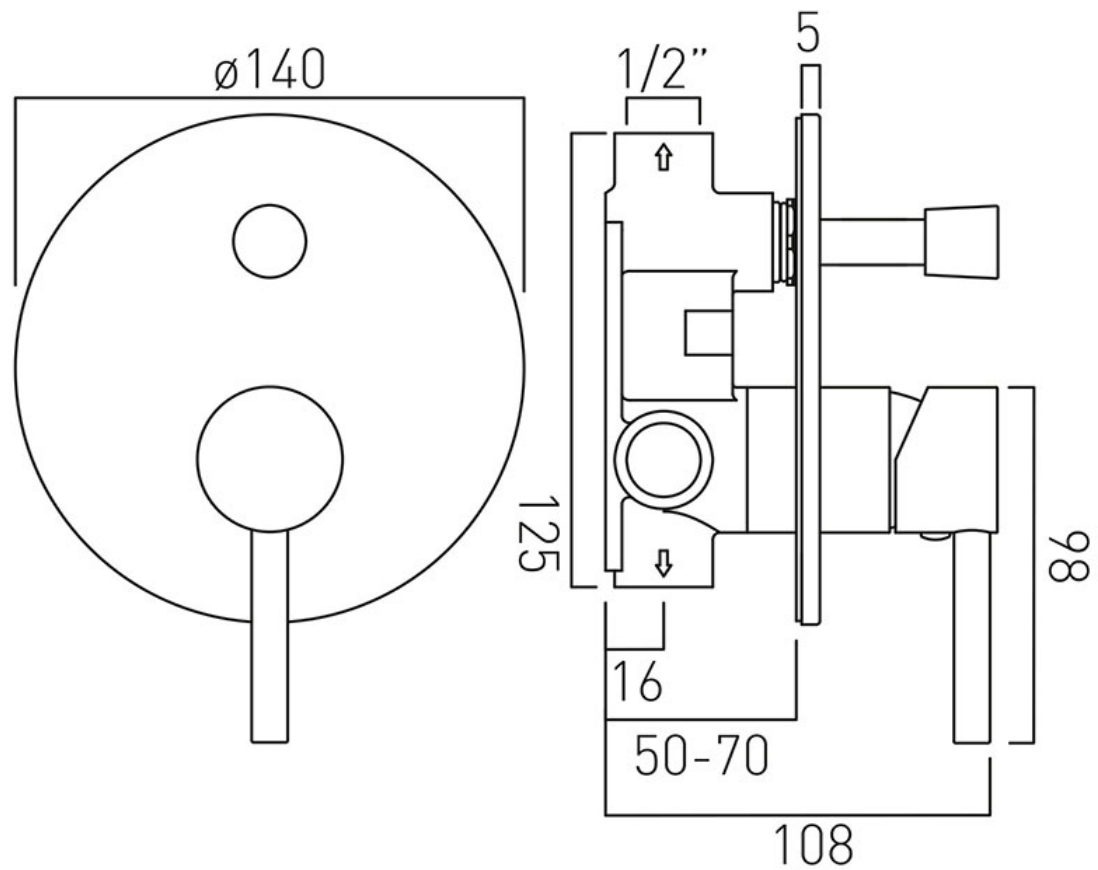

# SPECIFICATION SHEET

**COLLECTION:** ZOO

**PRODUCT CODE:** ZOO-147A/RO-C/P

**DESCRIPTION:**

Zoo  
concealed 2 outlet shower valve with diverter  
single lever  
wall mounted  
with circular backplate  
ceramic cartridge CAR-K35A  
2 x 1/2" female inlets  
2 x 1/2" female outlets  
min-max wall mount 50-70mm  
minimum operating pressure  
0.2 bar LP (shower) 1.5 bar MP (bath)

**FINISH:**

Chrome

**FLOW REGULATOR:**

N

**MINIMUM OPERATING PRESSURE:**

0.2 bar LP (shower) 1.5 bar MP (bath)

tel: 01934 744466  
email: sales@vado.com  
www.vado.com

**where inspiration flows**  
taps | showering | accessories

# TECHNICAL DRAWING

**COLLECTION:** Z00

**PRODUCT CODE:** Z00-147A/RO-C/P

tel: 01934 744466  
email: sales@vado.com  
www.vado.com

**where inspiration flows**  
taps | showering | accessories