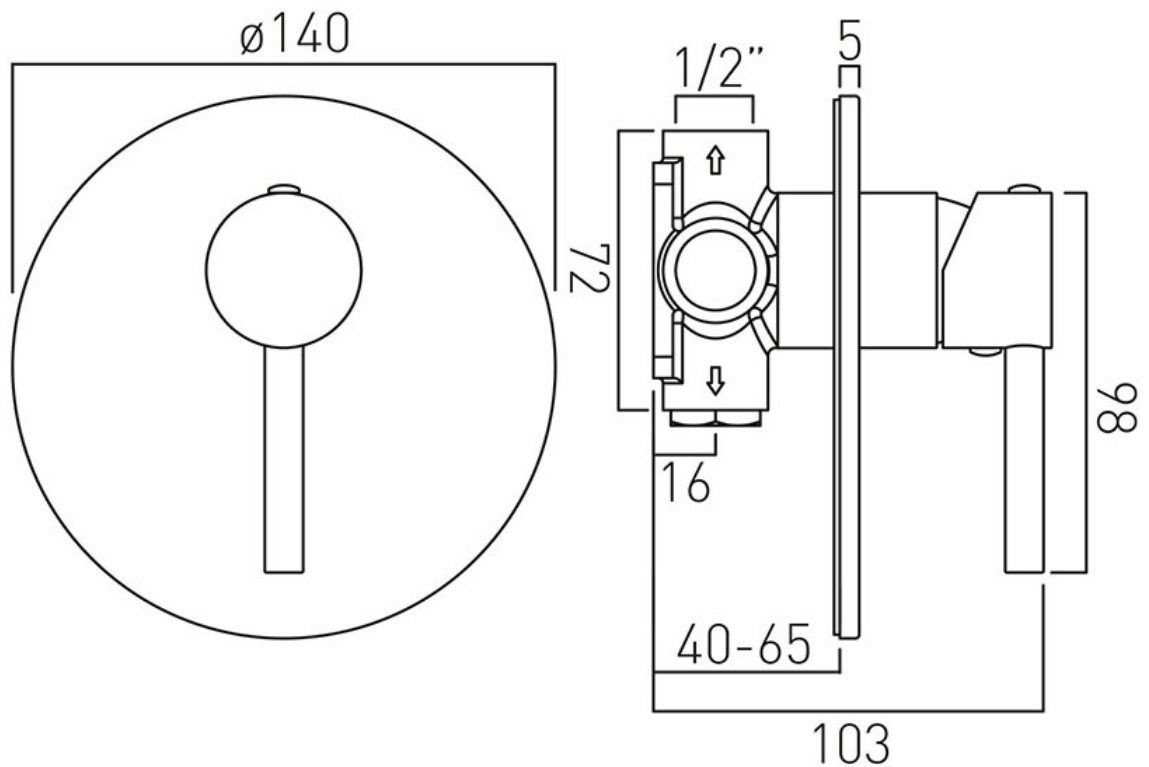

SPECIFICATION SHEET

COLLECTION: ZOO

PRODUCT CODE: ZOO-145A/RO-C/P

DESCRIPTION:

Zoo
concealed 1 outlet shower valve
single lever
wall mounted
with circular backplate
ceramic cartridge CAR-K35A
2 x 1/2" female inlets
2 x 1/2" female outlets (one is blanked off)
min-max wall mount 40-65mm
minimum operating pressure
0.2 bar LP (shower) 1.5 bar MP (bath)

FINISH:

Chrome

FLOW REGULATOR:

N

MINIMUM OPERATING PRESSURE:

0.2 bar LP (shower) 1.5 bar MP (bath)

tel: 01934 744466
email: sales@vado.com
www.vado.com

where inspiration flows
taps | showering | accessories

TECHNICAL DRAWING

COLLECTION: Z00

PRODUCT CODE: Z00-145A/RO-C/P

tel: 01934 744466
email: sales@vado.com
www.vado.com

where inspiration flows
taps | showering | accessories