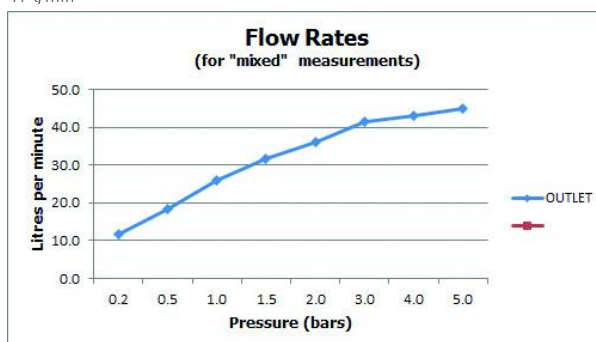

# SPECIFICATION SHEET

**COLLECTION:** ZOO

**PRODUCT CODE:** ZOO-142/PR-3/4-C/P

**DESCRIPTION:**

pair of valves 3/4"  
deck mounted  
cold ceramic cartridge C-303-RTC  
hot ceramic cartridge C-303-LTC  
3/4" x 10mm thread length male inlet  
3/4" x 10mm thread length male outlet  
10mm thread length  
max bath thickness 25mm  
deck mount drill hole diameter 33mm  
minimum operating pressure 0.2 bar LP

**FINISH:**

Chrome

**FLOW REGULATOR:**

N

**MINIMUM OPERATING PRESSURE:**

0.2 bar LP

**FLOW RATE AT 3.0 BAR FLOW PRESSURE:**

41 l/min