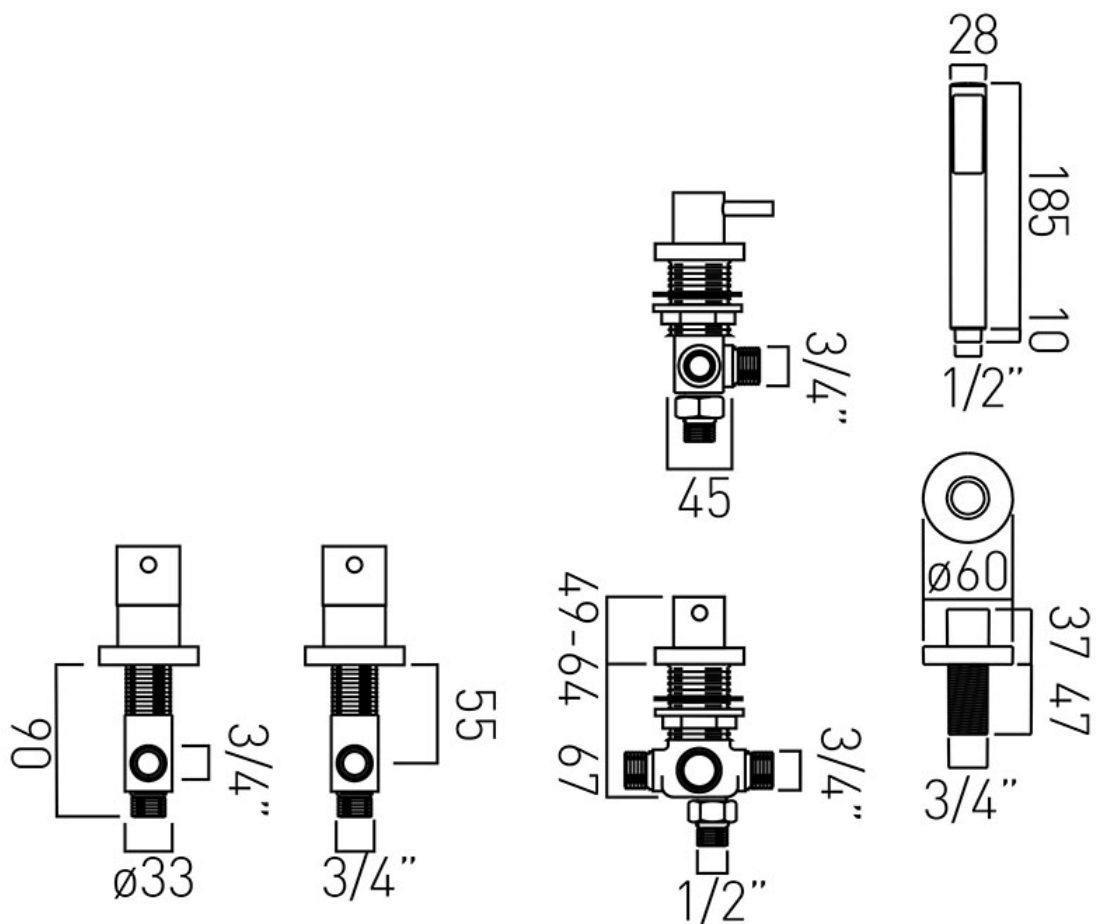

SPECIFICATION SHEET

COLLECTION: ZOO

PRODUCT CODE: ZOO-135/NS-3/4-C/P

DESCRIPTION:

4 hole bath shower mixer
deck mounted
without spout
for use with bath filler waste and overflow
cold ceramic cartridge C-303-RTC
hot ceramic cartridge C-303-LTC
2 x 3/4" x 3/4" x 600mm flexipipe connections
valve deck mount drill hole diameter 33mm
diverter deck mount drill hole diameter 46mm
handset deck mount drill hole diameter 27mm
minimum operating pressure 1.0 bar MP

FINISH:

Chrome

FLOW REGULATOR:

FR-SHOWER/9-C/P

MINIMUM OPERATING PRESSURE:

1.0 bar MP

tel: 01934 744466
email: sales@vado.com
www.vado.com

where inspiration flows
taps | showering | accessories

TECHNICAL DRAWING

COLLECTION: Z00

PRODUCT CODE: Z00-135/NS-3/4-C/P

tel: 01934 744466
email: sales@vado.com
www.vado.com

where inspiration flows
taps | showering | accessories