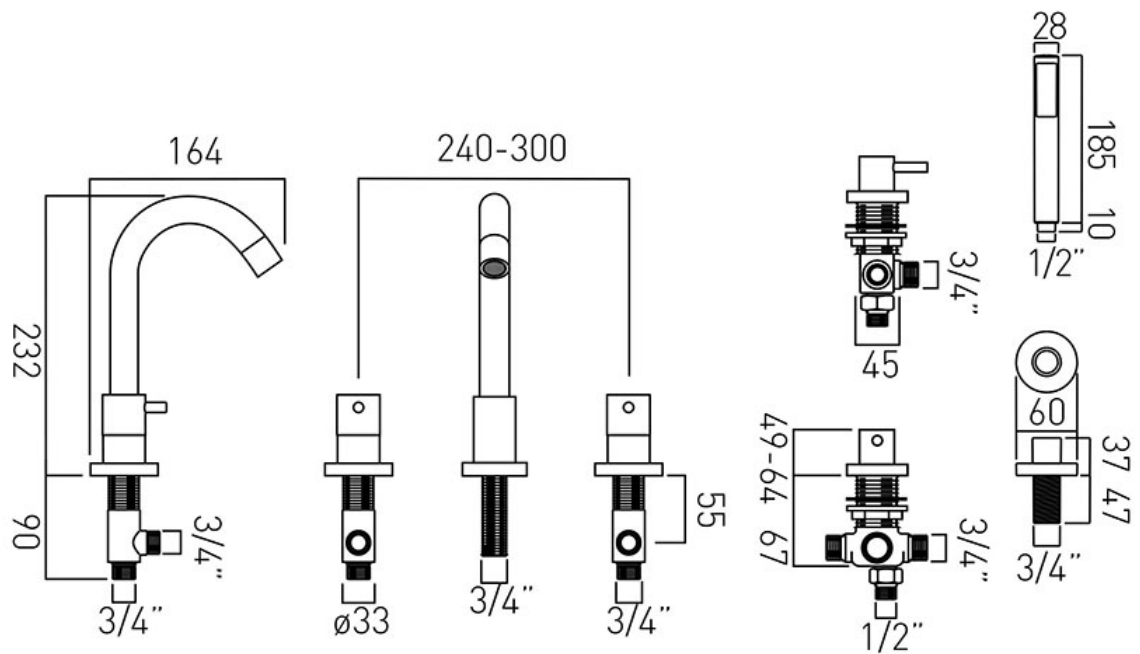

SPECIFICATION SHEET

COLLECTION: ZOO

PRODUCT CODE: ZOO-135-3/4-C/P

DESCRIPTION:

5 hole bath shower mixer
deck mounted
with fixed spout
cold ceramic cartridge C-303-RTC
hot ceramic cartridge C-303-LTC
3 x 3/4" x 3/4" x 600mm flexipipe connections
valve deck mount drill hole diameter 33mm
spout deck mount drill hole diameter 28mm
diverter deck mount drill hole diameter 46mm
handset deck mount drill hole diameter 27mm
minimum operating pressure 1.0 bar MP

FINISH:

Chrome

FLOW REGULATOR:

FR-SHOWER/9-C/P

MINIMUM OPERATING PRESSURE:

1.0 bar MP

FLOW RATE AT 3.0 BAR FLOW PRESSURE:

Spout: 24, Shower: 20 l/min

15 year guarantee

tel: 01934 744466
email: sales@vado.com
www.vado.com

where inspiration flows
taps | showering | accessories

TECHNICAL DRAWING

COLLECTION: ZOO

PRODUCT CODE: ZOO-135-3/4-C/P

tel: 01934 744466
email: sales@vado.com
www.vado.com