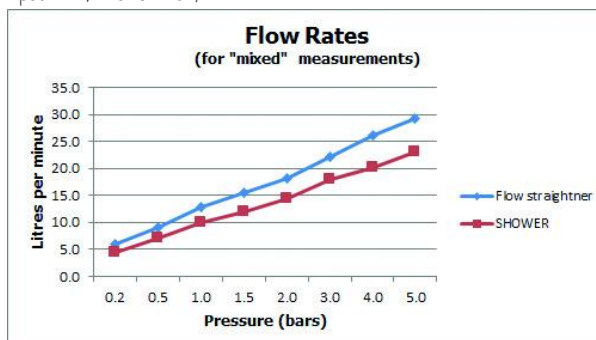

FINISH:

Chrome

FLOW REGULATOR:

FR-SHOWER/9-C/P

MINIMUM OPERATING PRESSURE:

1.0 bar MP

FLOW RATE AT 3.0 BAR FLOW PRESSURE:

Spout: 24, Shower: 20 l/min