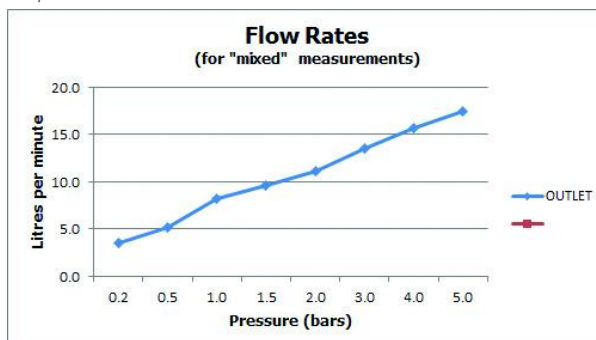

FINISH:

Chrome

FLOW REGULATOR:

FR-106/4-PLA

MINIMUM OPERATING PRESSURE:

0.2 bar LP

FLOW RATE AT 3.0 BAR FLOW PRESSURE:

14 l/min