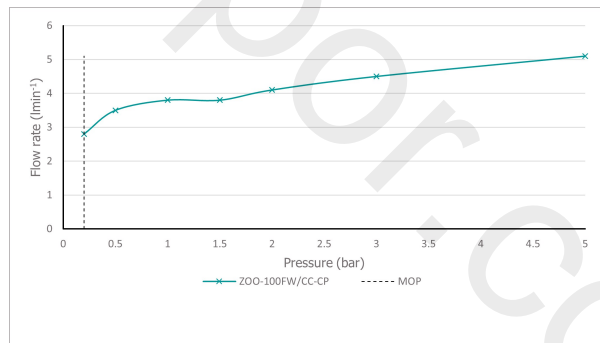

SPECIFICATION SHEET

COLLECTION: ZOO

PRODUCT CODE: ZOO-100FW/SB-CP

TAP TYPE

Basin Mixer

COLLECTION NAME

Zoo

FINISH

Chrome

RECOMMENDED FLOW REGULATOR

5 l/m flow regulator fitted as standard

MINIMUM OPERATING PRESSURE

0.2 Bar LP

MAXIMUM OPERATING PRESSURE

5.0 Bar LP

FLOW RATE AT 3.0 BAR FLOW PRESSURE