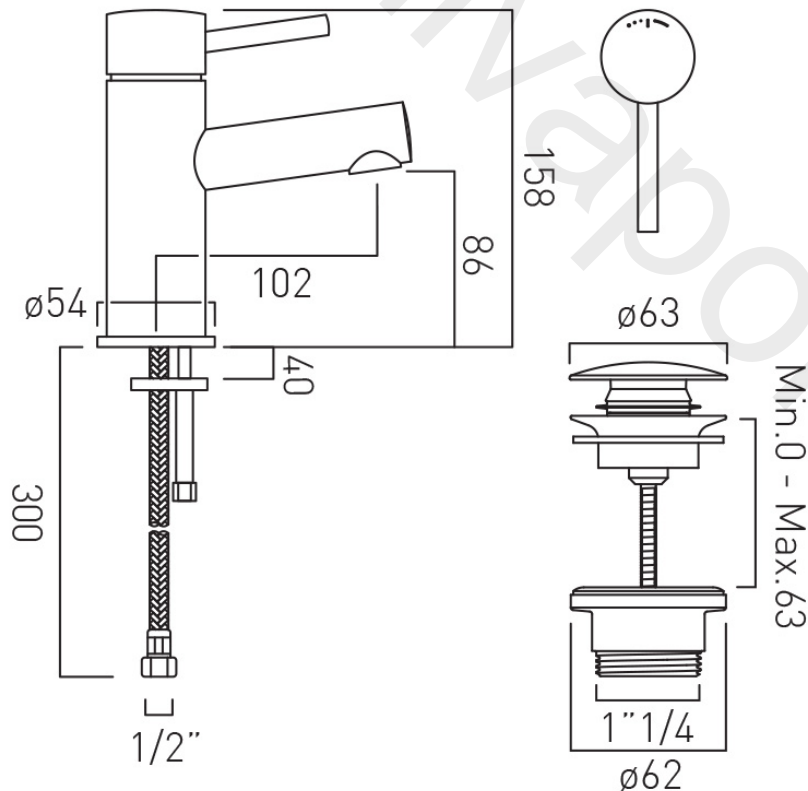

Yes

**CONNECTIONS / FITTINGS**

2 x 1/2" 400mm flexipipe connection

**SPARE PARTS**

ceramic cartridge C-0010-C40

**DECK HOLE DRILL DIAMETER**

35mm

**WASTE**

# TECHNICAL DRAWING

COLLECTION: ZOO

PRODUCT CODE: ZOO-100FW/CC-CP

tel: 01934 744466  
email: sales@vado.com  
www.vado.com

WHERE INSPIRATION FLOWS  
TAPS | SHOWERS | ACCESSORIES