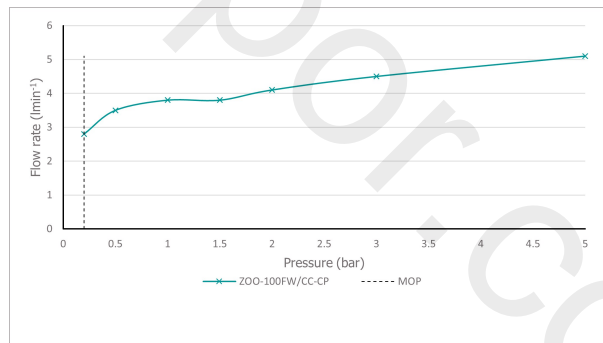

# SPECIFICATION SHEET

COLLECTION: ZOO

PRODUCT CODE: ZOO-100FW/CC-CP

ecoturn®

## MAXIMUM OPERATING PRESSURE

5.0 Bar LP