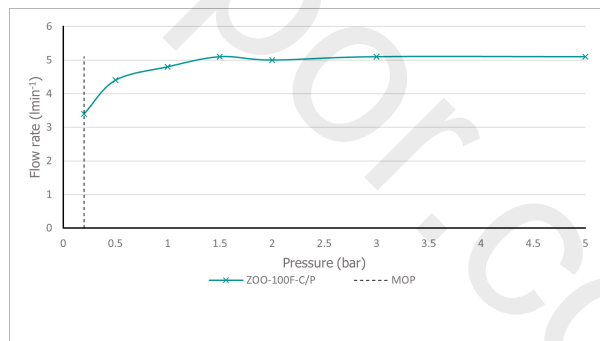

SPECIFICATION SHEET

COLLECTION: ZOO
PRODUCT CODE: ZOO-100F/SB-C/P

TAP TYPE

Basin Mixer

COLLECTION NAME

Zoo

FINISH

Chrome

RECOMMENDED FLOW REGULATOR

5 l/m flow regulator fitted as standard

MINIMUM OPERATING PRESSURE

0.2 Bar LP

MAXIMUM OPERATING PRESSURE

5.0 Bar LP

FLOW RATE AT 3.0 BAR FLOW PRESSURE

5.1 l/min