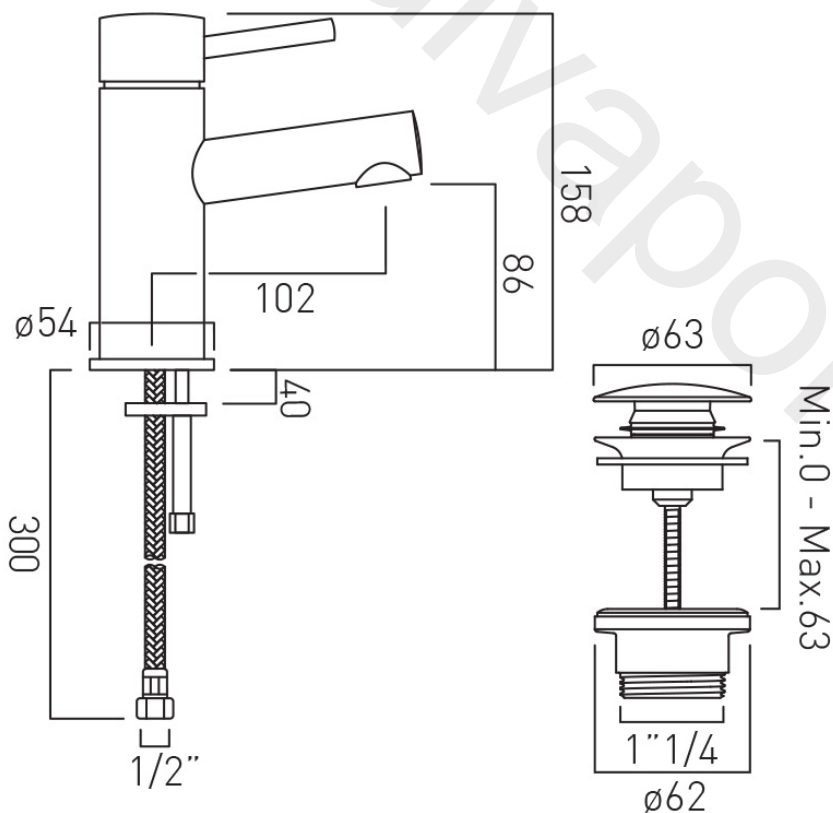

2 x 1/2" 400mm flexipipe connection

SPARE PARTS

ceramic cartridge CAR-K40A

DECK HOLE DRILL DIAMETER

35mm

WASTE

with Universal Basin Waste

STYLE

Round

MOUNTING

Deck Mounted

PLUMBING SYSTEM SUITABILITY

Gravity System, Pumped System, Combination Boiler, Pressurised System

TECHNICAL DRAWING

COLLECTION: ZOO

PRODUCT CODE: ZOO-100F/CC-C/P