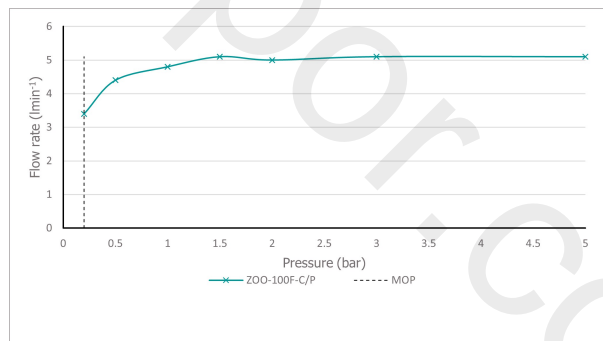

SPECIFICATION SHEET

COLLECTION: ZOO
PRODUCT CODE: ZOO-100F/CC-C/P

TAP TYPE

Basin Mixer

COLLECTION NAME

Zoo

FINISH

Chrome

RECOMMENDED FLOW REGULATOR

5 l/m flow regulator fitted as standard

MINIMUM OPERATING PRESSURE

0.2 Bar LP

MAXIMUM OPERATING PRESSURE

5.0 Bar LP

FLOW RATE AT 3.0 BAR FLOW PRESSURE

5.1 l/min