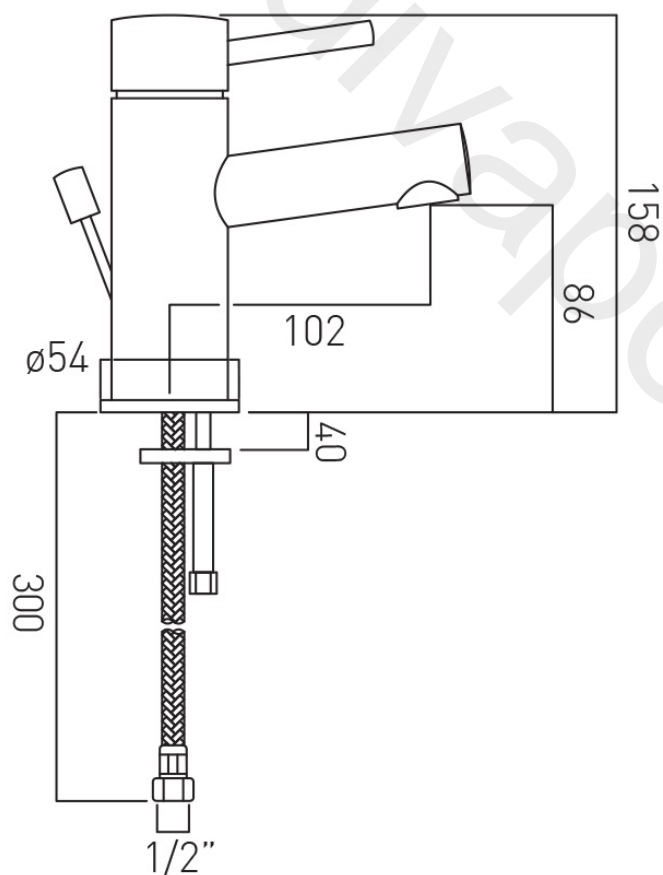

2 x 1/2" 400mm flexipipe connection

SPARE PARTS

ceramic cartridge CAR-K40A

DECK HOLE DRILL DIAMETER

35mm

WASTE

with Pop-up Waste

STYLE

Round

MOUNTING

Deck Mounted

PLUMBING SYSTEM SUITABILITY

Gravity System, Pumped System, Combination Boiler, Pressurised System

TECHNICAL DRAWING

COLLECTION: ZOO
PRODUCT CODE: ZOO-100F-C/P

tel: 01934 744466
email: sales@vado.com
www.vado.com