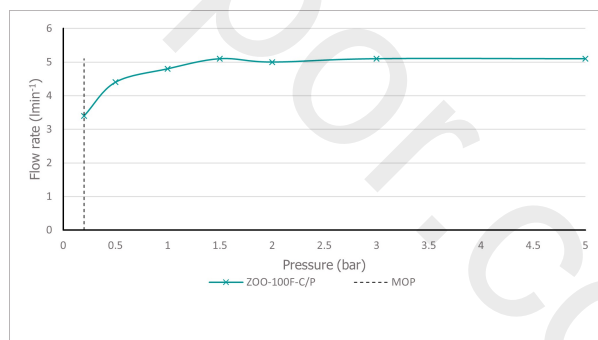

SPECIFICATION SHEET

COLLECTION: ZOO
PRODUCT CODE: ZOO-100F-C/P

TAP TYPE

Basin Mixer

COLLECTION NAME

Zoo

FINISH

Chrome

RECOMMENDED FLOW REGULATOR

5 l/m flow regulator fitted as standard

MINIMUM OPERATING PRESSURE

0.2 Bar LP

MAXIMUM OPERATING PRESSURE

5.0 Bar LP

FLOW RATE AT 3.0 BAR FLOW PRESSURE

5.1 l/min