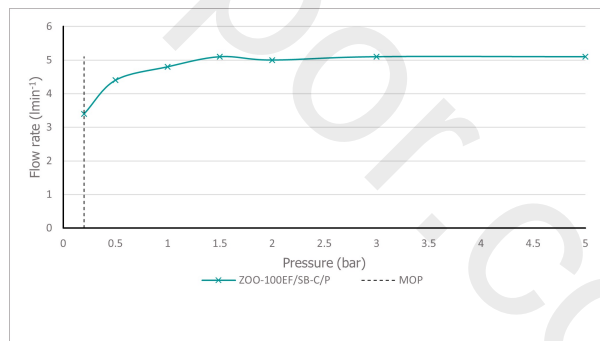

SPECIFICATION SHEET

COLLECTION: ZOO

PRODUCT CODE: ZOO-100EF/SB-C/P

TAP TYPE

Basin Mixer

COLLECTION NAME

Zoo

FINISH

Chrome

RECOMMENDED FLOW REGULATOR

5 l/m flow regulator fitted as standard

MINIMUM OPERATING PRESSURE

0.2 Bar LP

MAXIMUM OPERATING PRESSURE

5.0 Bar LP

FLOW RATE AT 3.0 BAR FLOW PRESSURE