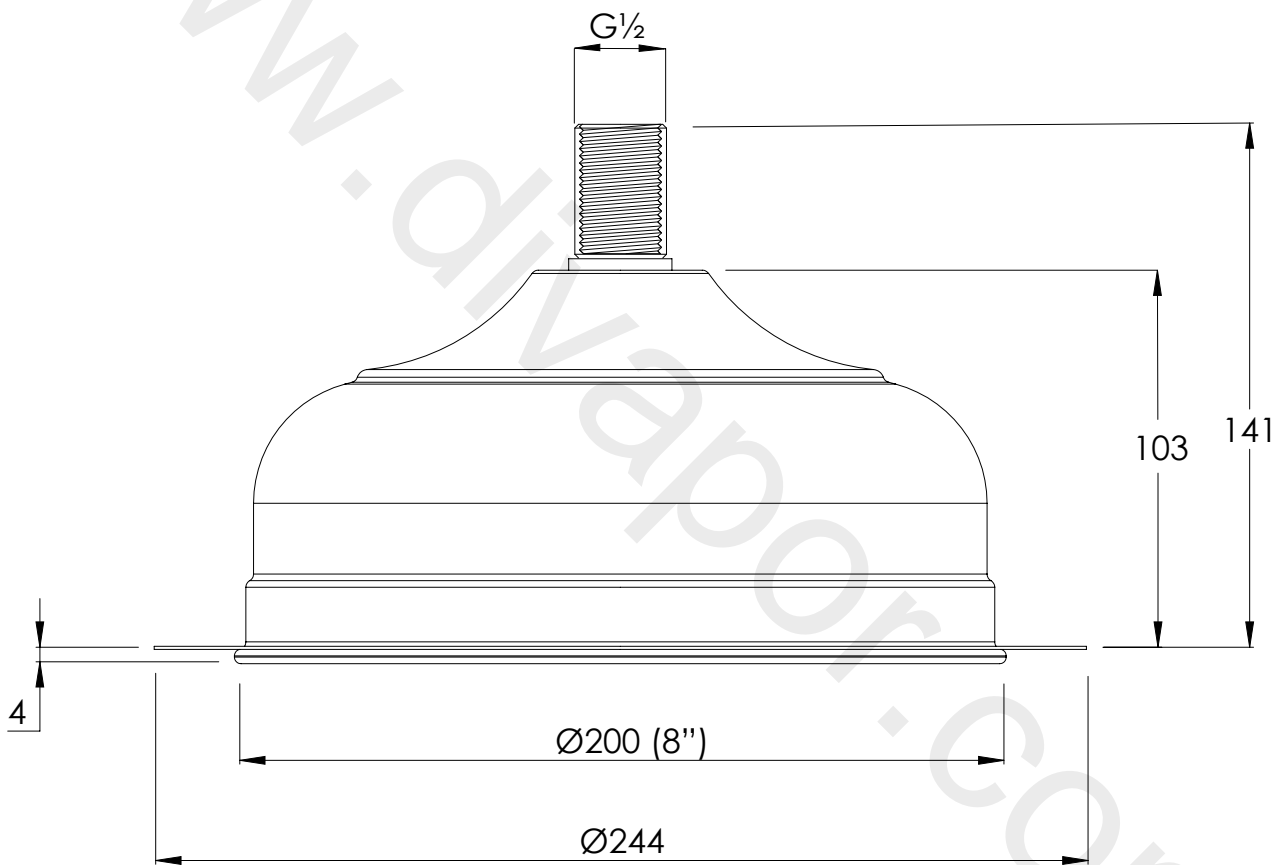

LEFROY BROOKS

IBROC HOUSE ESSEX ROAD
HODDESDON HERTS EN11 0QS UK
T: +44 (0)1992 708 316 F: +44 (0)1992 708 317

LBN2111

CLASSIC EASY CLEAN CONCEALED 8" CEILING ROSE

DIMENSIONAL DATA SHEET

DATE: 01/04/22

REVISION: A

COPYRIGHT © LBIP LTD. ALL RIGHTS RESERVED

DIMENSIONS IN MILLIMETRES

WHILST EVERY EFFORT IS MADE TO ENSURE THE ACCURACY OF THESE DATA SHEETS THEY ARE SUBJECT TO CHANGE WITHOUT NOTICE AS PART OF THE COMPANY'S PRODUCT DEVELOPMENT PROCESS