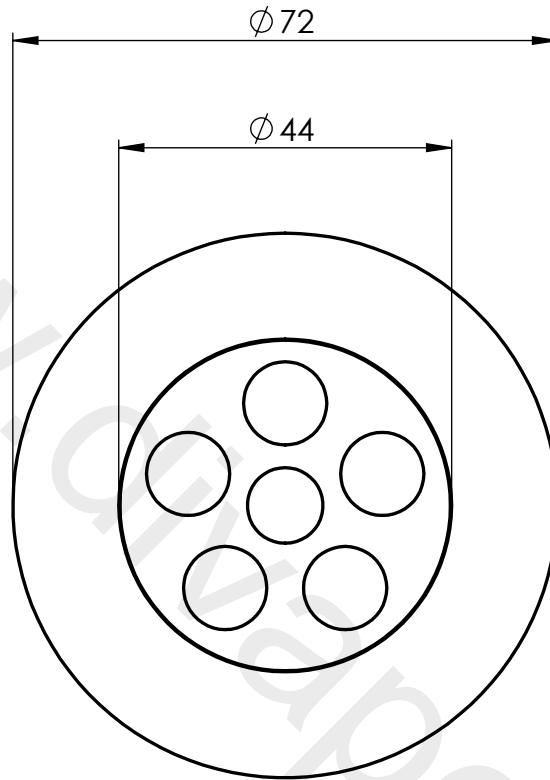

LEFROY BROOKS

IBROC HOUSE ESSEX ROAD
HODDESDON HERTS EN11 0QS UK
T: +44 (0)1992 708 316 F: +44 (0)1992 708 317

XO2200

XO SHOWER WASTE

DIMENSIONAL DATA SHEET

DATE: 17/11/2021

REVISION: A

DIMENSIONS IN MILLIMETRES