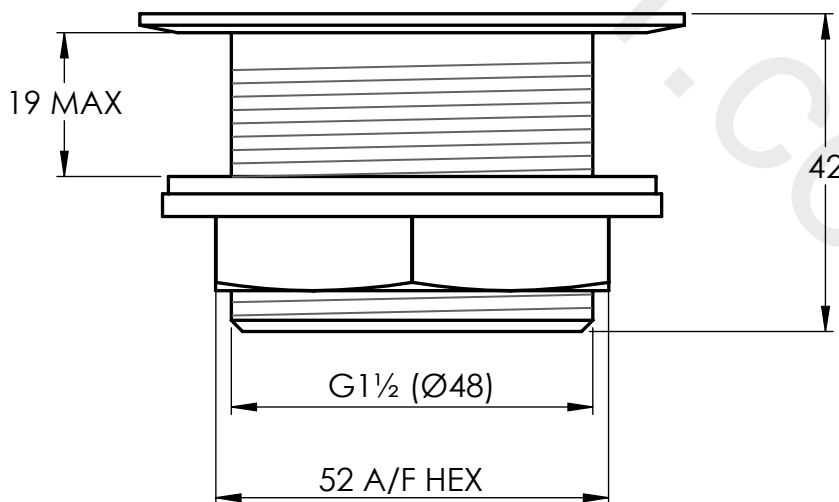

LEFROY BROOKS

IBROC HOUSE ESSEX ROAD
HODDESDON HERTS EN11 0QS UK
T: +44 (0)1992 708 316 F: +44 (0)1992 708 317

XO2200

XO SHOWER WASTE

DIMENSIONAL DATA SHEET

DATE: 17/11/2021

REVISION: A

DIMENSIONS IN MILLIMETRES