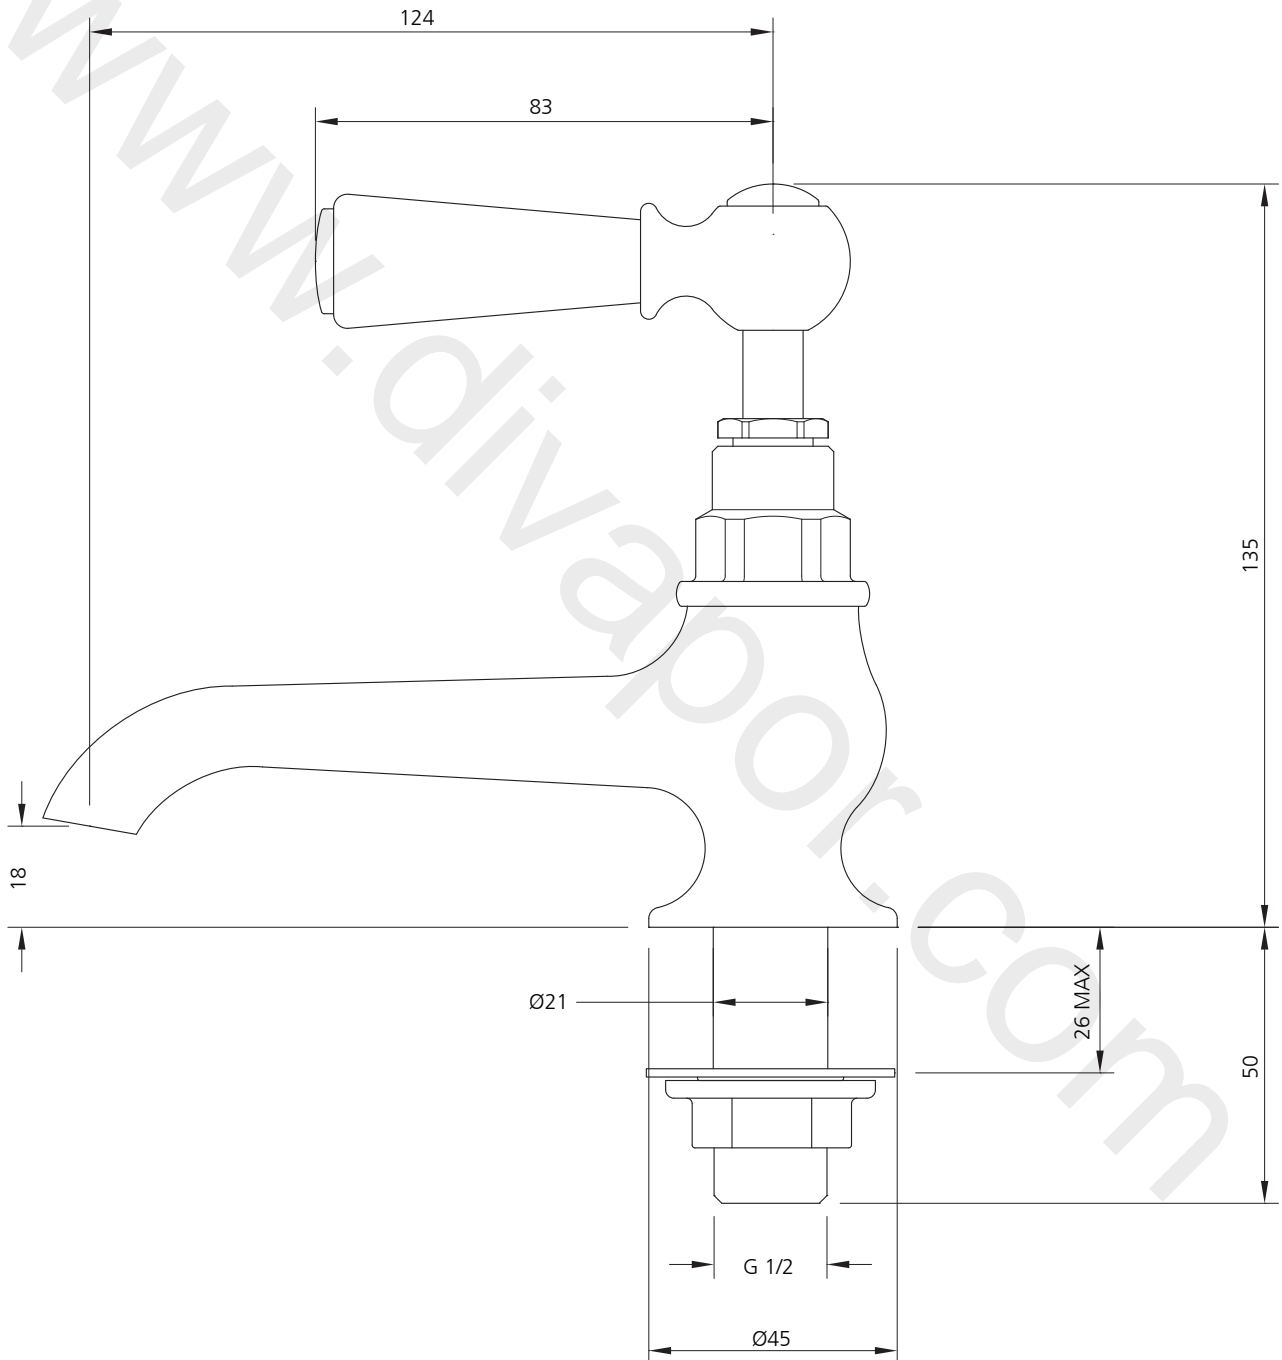

## WL-8030

CLASSIC WHITE LEVER BASIN PILLAR TAPS  
WITH LONG NOSE (1 PAIR)

### DIMENSIONAL DATA SHEET

DATE: 5 August 2010

ISSUE: 006

©COPYRIGHT 2010. CHRISTO LEFROY BROOKS. ALL RIGHTS RESERVED.

DIMENSIONS IN MILLIMETRES

WHILST EVERY EFFORT IS MADE TO ENSURE THE ACCURACY OF THESE DATA SHEETS THEY ARE SUBJECT TO CHANGE WITHOUT NOTICE AS PART OF THE COMPANY'S PRODUCT DEVELOPMENT PROCESS