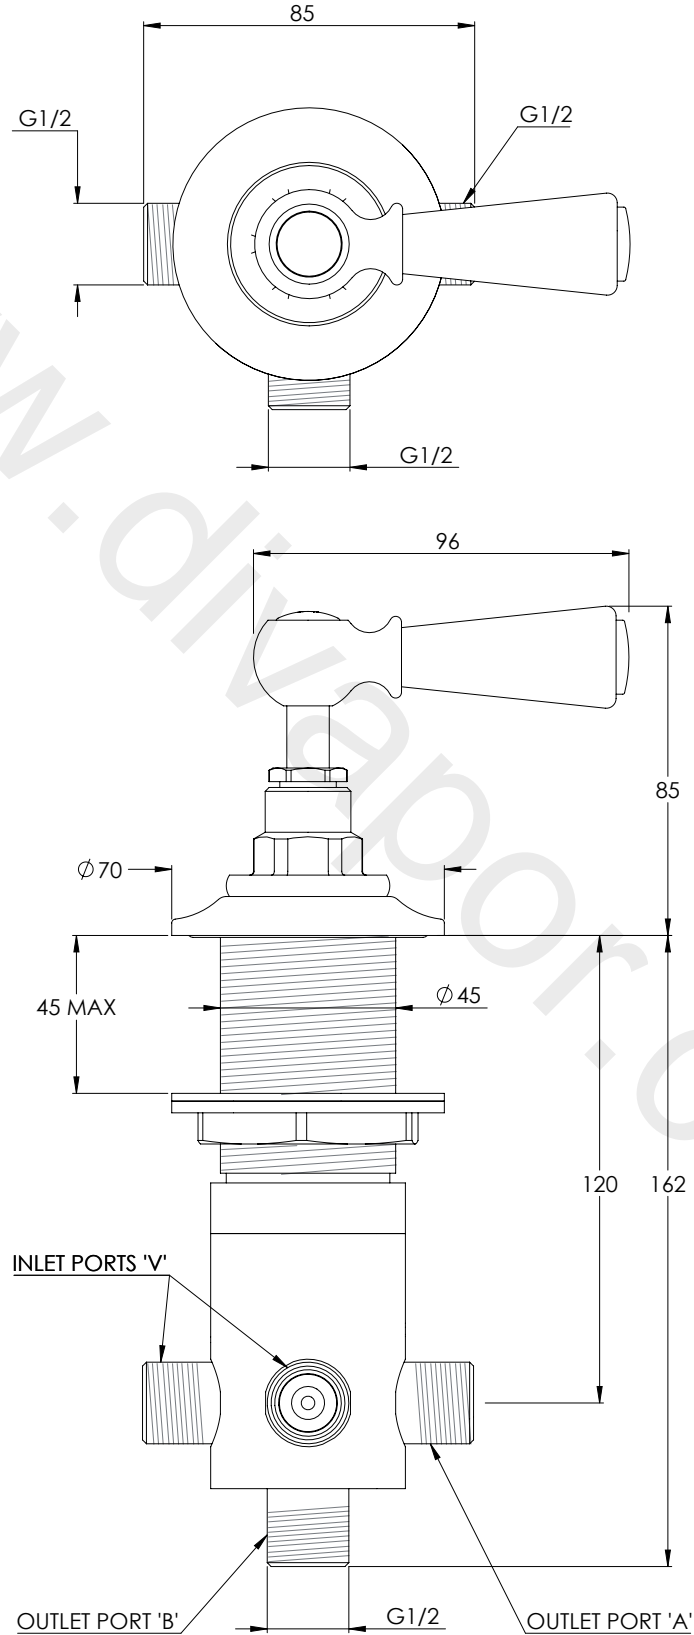

LEFROY BROOKS

IBROC HOUSE ESSEX ROAD
HODDESDON HERTS EN11 0QS UK
T: +44 (0)1992 708 316 F: +44 (0)1992 708 317

WL1650

CLASSIC WHITE LEVER DECK MOUNTED 'TWO-WAY'
DIVERTER

DIMENSIONAL DATA SHEET

DATE: 06/08/2021

REVISION: A

COPYRIGHT © LBIP LTD. ALL RIGHTS RESERVED

DIMENSIONS IN MILLIMETRES

WHILST EVERY EFFORT IS MADE TO ENSURE THE ACCURACY OF THESE DATA SHEETS THEY ARE SUBJECT TO CHANGE WITHOUT NOTICE AS PART OF THE COMPANY'S PRODUCT DEVELOPMENT PROCESS