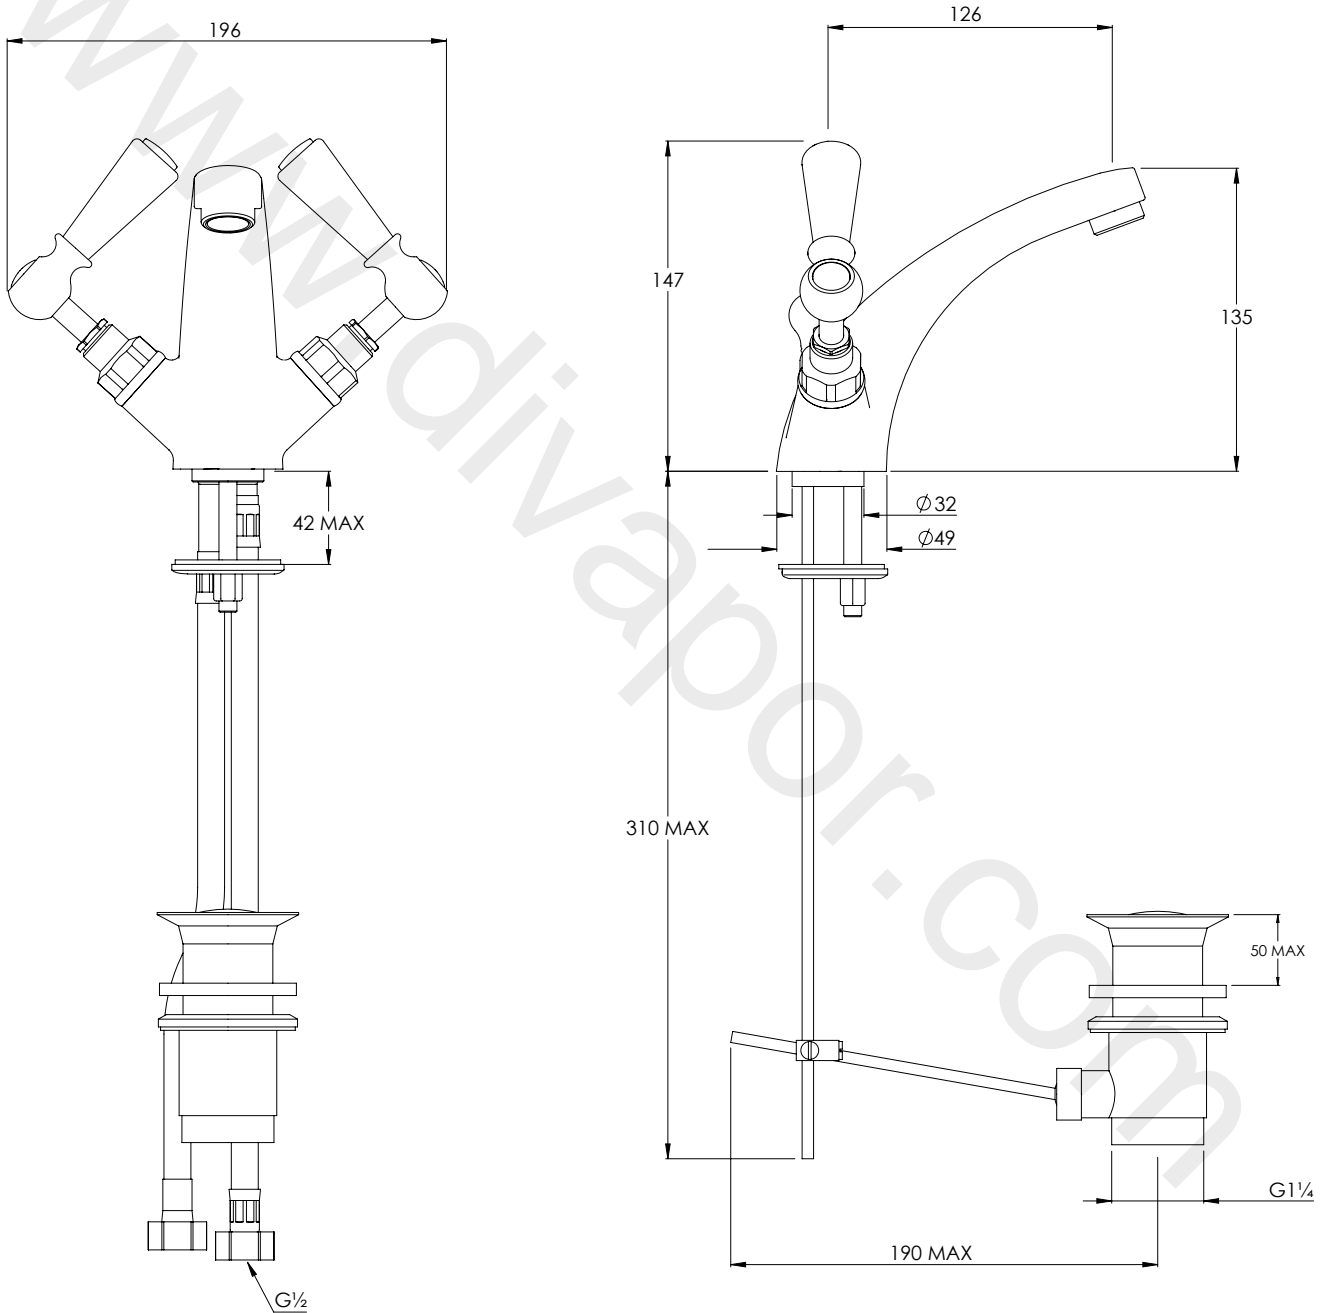

LEFROY BROOKS

IBROC HOUSE ESSEX ROAD
HODDESDON HERTS EN11 0QS UK
T: +44 (0)1992 708 316 F: +44 (0)1992 708 317

WL1185

CLASSIC MONO BASIN MIXER WITH WHITE
LEVERS AND POP-UP WASTE

DIMENSIONAL DATA SHEET

DATE: 26/11/2021

REVISION: D

COPYRIGHT © LBIP LTD. ALL RIGHTS RESERVED

DIMENSIONS IN MILLIMETRES

WHILST EVERY EFFORT IS MADE TO ENSURE THE ACCURACY OF THESE DATA SHEETS THEY ARE SUBJECT TO CHANGE WITHOUT NOTICE AS PART OF THE COMPANY'S PRODUCT DEVELOPMENT PROCESS