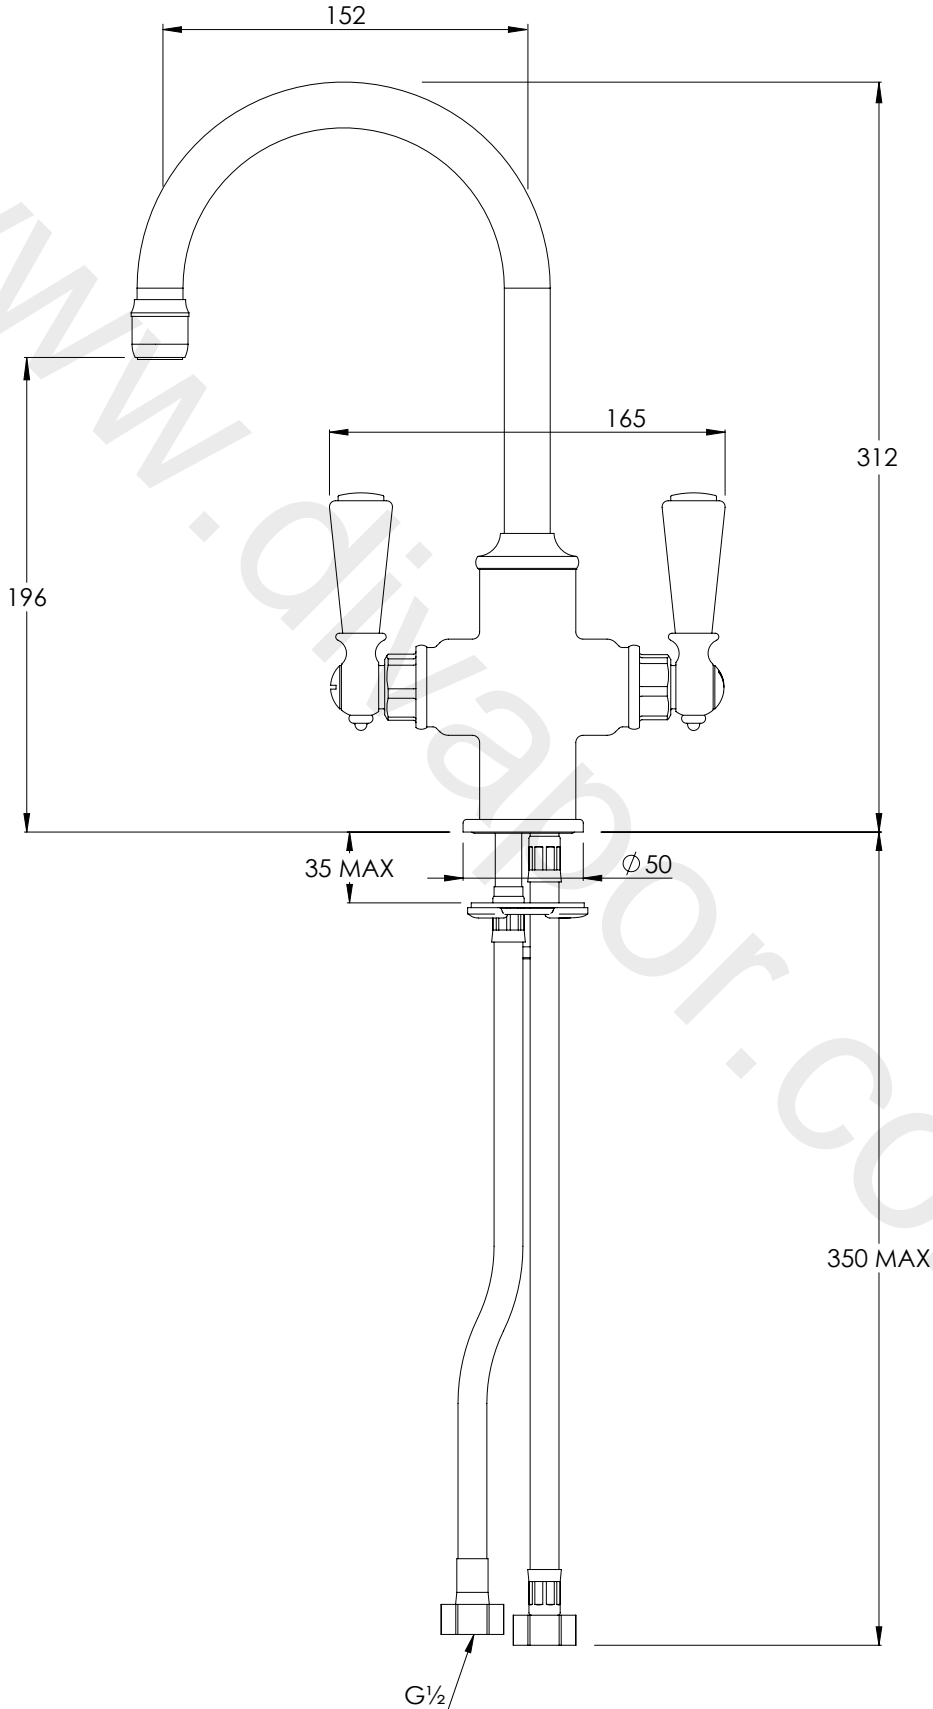

LEFROY BROOKS

1 BROC HOUSE ESSEX ROAD
HODDESDON HERTS EN11 0QS UK
T: +44 (0)1992 708 316 F: +44 (0)1992 708 317

WL1180

CLASSIC WHITE LEVER MONO BASIN MIXER

DIMENSIONAL DATA SHEET

DATE: 06/01/2022

REVISION: B

DIMENSIONS IN MILLIMETRES

WHILST EVERY EFFORT IS MADE TO ENSURE THE ACCURACY OF THESE DATA SHEETS THEY ARE SUBJECT TO CHANGE WITHOUT NOTICE AS PART OF THE COMPANY'S PRODUCT DEVELOPMENT PROCESS