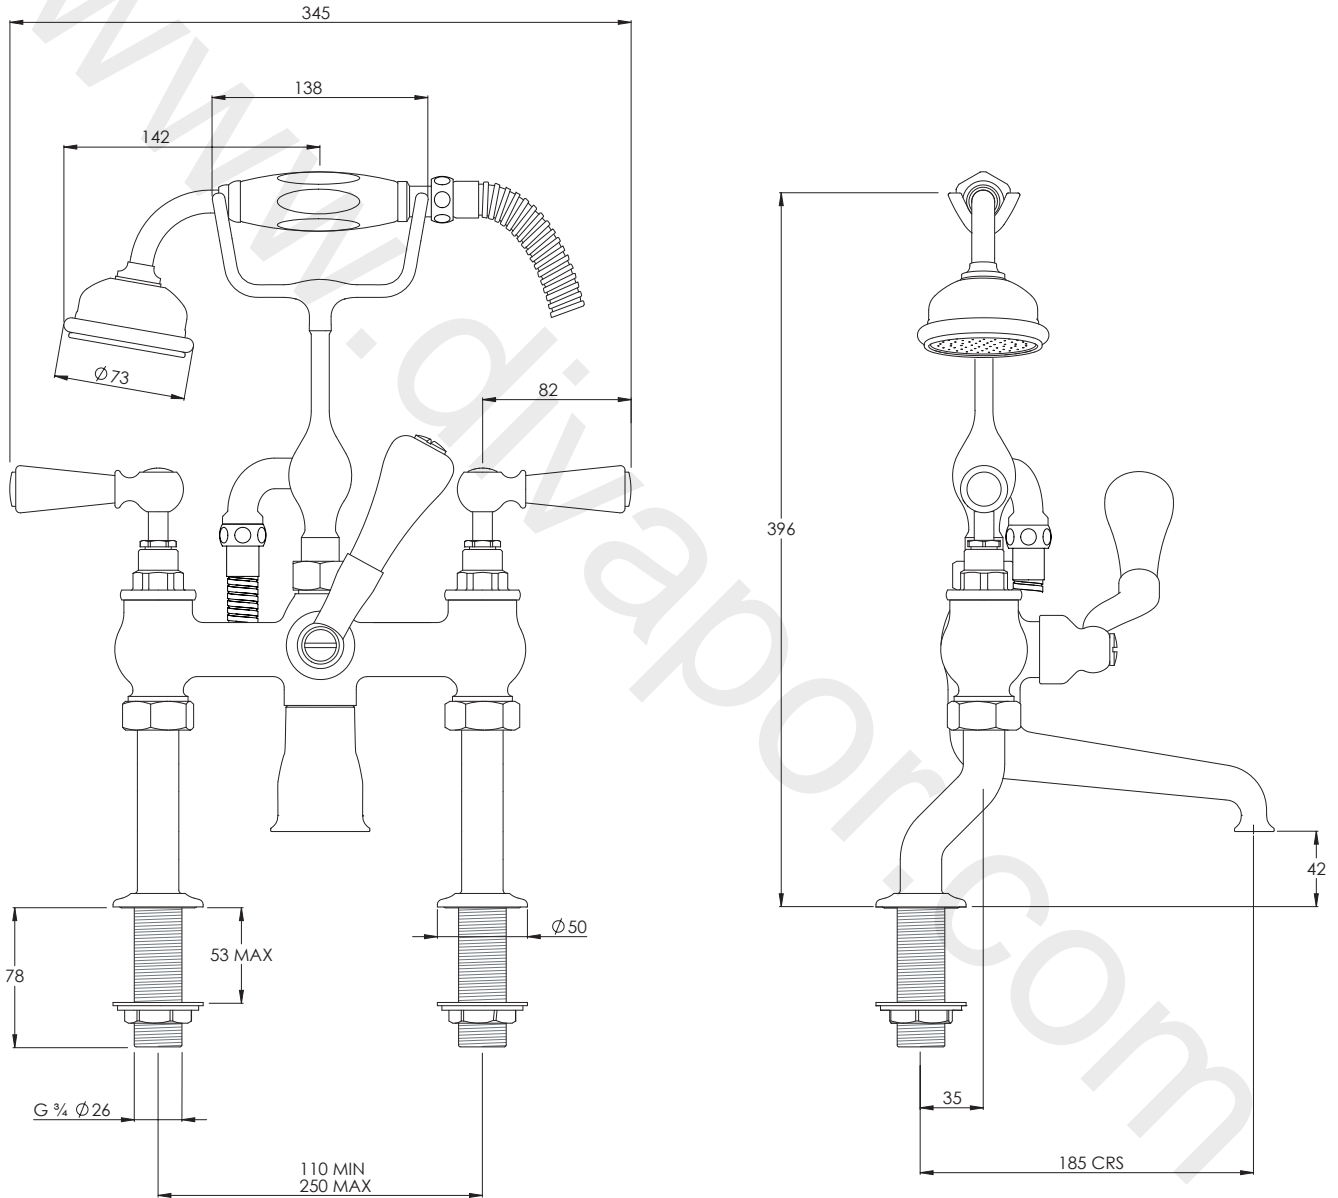

LEFROY BROOKS

1 BROOK HOUSE ESSEX ROAD
HODDESDON HERTS EN11 0QS UK
T: +44 (0)1992 708 316 F: +44 (0)1992 708 317

WL1100

CLASSIC DECK MOUNTED BATH SHOWER
MIXER WITH WHITE LEVERS

DIMENSIONAL DATA SHEET

DATE: 29/03/19

REVISION: E

COPYRIGHT © LBIP LTD. ALL RIGHTS RESERVED

DIMENSIONS IN MILLIMETRES

WHILST EVERY EFFORT IS MADE TO ENSURE THE ACCURACY OF THESE DATA SHEETS THEY ARE SUBJECT TO CHANGE WITHOUT NOTICE AS PART OF THE COMPANY'S PRODUCT DEVELOPMENT PROCESS