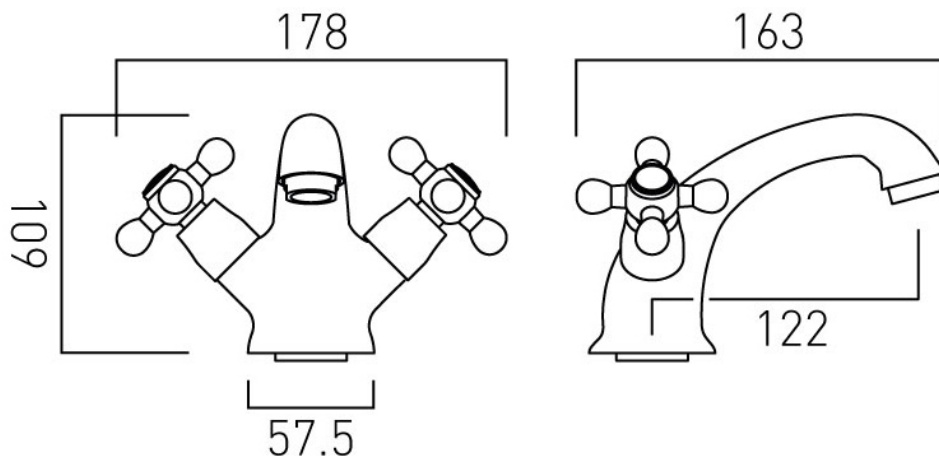

.....

SPECIFICATION SHEET

COLLECTION: VICTORIANA
PRODUCT CODE: AX-VIC-100/CD-CP

DESCRIPTION:

mono basin mixer
deck mounted with pop-up waste
with water flow straightener
with Neoperl water flow aerator
cold ceramic cartridge C-201-RTC
hot ceramic cartridge C-201-LTC
2 x 1/2" nut x 400mm flexipipe
connections
deck mount drill hole diameter 33mm
minimum operating pressure 0.2 bar
LP

AFTERSALES: 01934 745163

EMAIL: SALES@VADO.COM

WWW.VADO.COM/AXCES

AXCES
by VADO

.....

TECHNICAL DRAWING

COLLECTION: VICTORIANA

PRODUCT CODE: AX-VIC-100/CD-CP