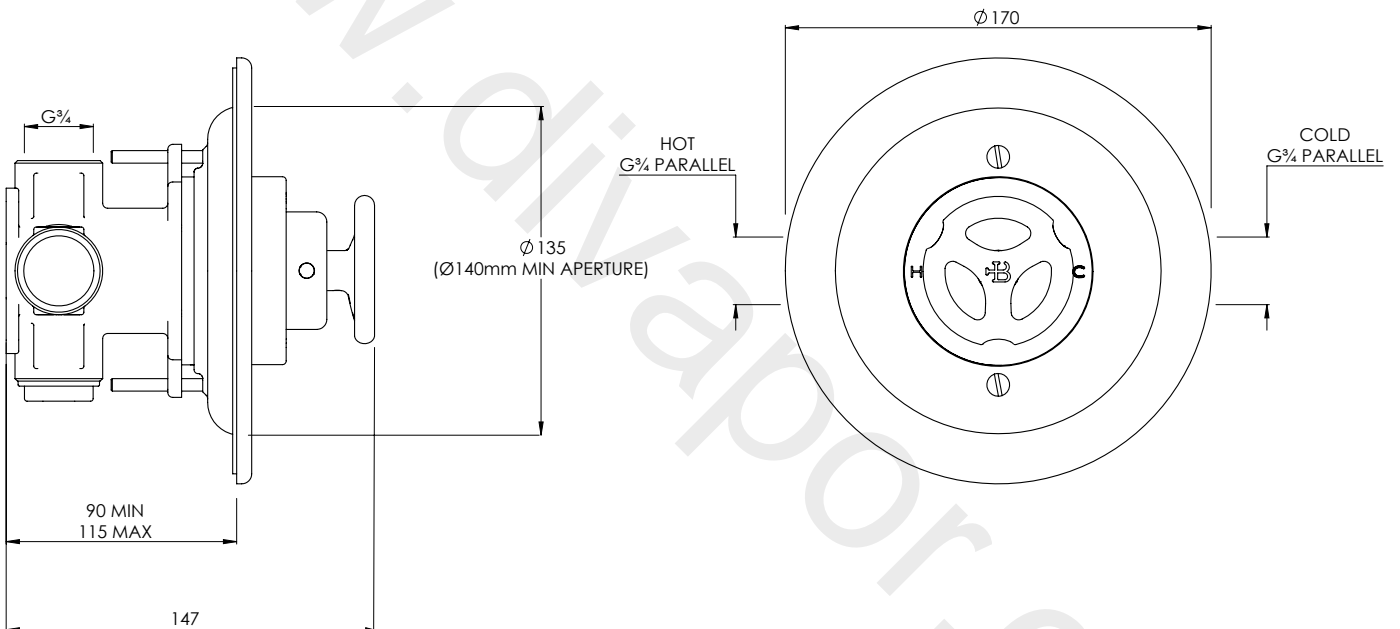

# TT8800

TEN TEN ARCHIPELAGO THERMOSTATIC SHOWER  
VALVE

DIMENSIONAL DATA SHEET

DATE: 23/01/2020

REVISION: B

COPYRIGHT © LBIP LTD. ALL RIGHTS RESERVED

DIMENSIONS IN MILLIMETRES

WHILST EVERY EFFORT IS MADE TO ENSURE THE ACCURACY OF THESE DATA SHEETS THEY ARE SUBJECT TO CHANGE WITHOUT NOTICE AS PART OF THE COMPANY'S PRODUCT DEVELOPMENT PROCESS