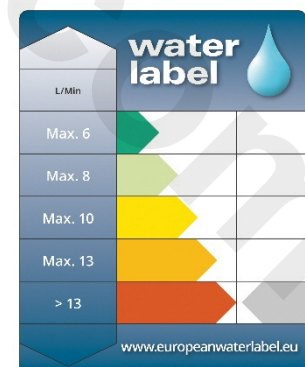

TECHNICAL DATA SHEET

HERITAGE[®]

BATHROOMS

Somersby

3 Hole Basin Mixer with Clicker Waste

Product Specification

Product Code:	TSBC06
Finish:	Chrome
Product Type:	Contemporary
Construction:	Body is of Brass Construction
Valve Type:	½" Ceramic Disc Valves
Supply:	Suitable for all plumbing systems
Inlet Connections:	G ½" BSP
Working Pressures:	Min 0.3 Bar, Max 5.0 Bar
Spout Projection:	109mm
Full Height:	192mm

Additional Information

- Chrome plated to BS EN 248
- 5 Year Guarantee

Flow Rates (litres per minute)

System Pressure	0.3bar	0.5bar	1 bar	2bar	3bar	5bar
Open Outlet (Hot)	4.36	5.63	7.97	11.27	13.8	17.82
Open Outlet (Cold)	4.27	5.51	7.79	11.02	13.5	17.43
Open Outlet (Mixed)	11.38	14.7	20.79	29.39	36	46.48