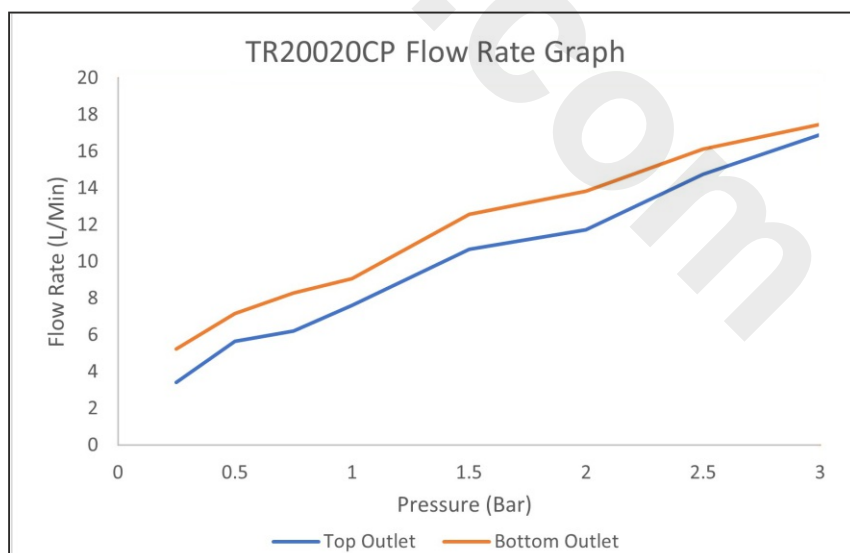

CODE:

TR20020CP

MIN OPERATING PRESSURE (dynamic): 1 BAR

MAX OPERATING PRESSURE (static): 5 BAR

INLET CONNECTIONS: 15MM FAST FIX

- **THERMOSTATIC CONTROL**
- **ANTI-SCALD FAIL SAFE TECHNOLOGY**
- **FAST FIX BRACKETS FOR QUICK INSTALLATION**
- **ADJUSTABLE TELESCOPIC RISER**
- **5 YEAR WARRANTY**
- **WRAS APPROVED - VALVE ONLY**
- **KIWA REGULATION 4 APPROVED - VALVE ONLY**
- **SUPPLIED IN BOX QUANTITIES OF 3**

Valve Only