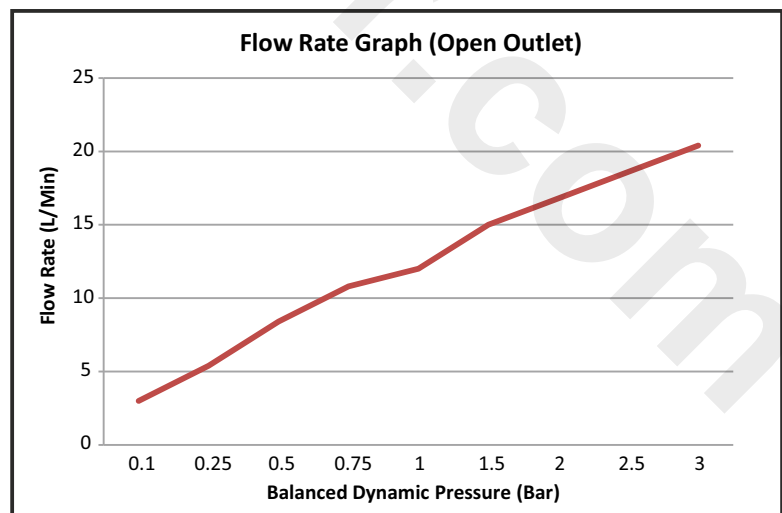

DESCRIPTION :	TRADE-TEC OPTIMO COOL SINGLE OUTLET BAR SHOWER WITH KIT
CODE:	TR20017CP
MIN OPERATING PRESSURE (dynamic):	0.2 BAR
MAX OPERATING PRESSURE (static):	5 BAR
INLET CONNECTIONS:	15MM FAST FIX

- **THERMOSTATIC CONTROL**
- **ANTI-SCALD FAIL SAFE TECHNOLOGY**
- **WRAS & TMV2 APPROVED**
- **FAST FIX BRACKETS FOR QUICK INSTALLATION**
- **ADJUSTABLE FIXING POINTS FOR RISER**
- **5 YEAR WARRANTY**
- **SUPPLIED IN BOX QUANTITIES OF 4**