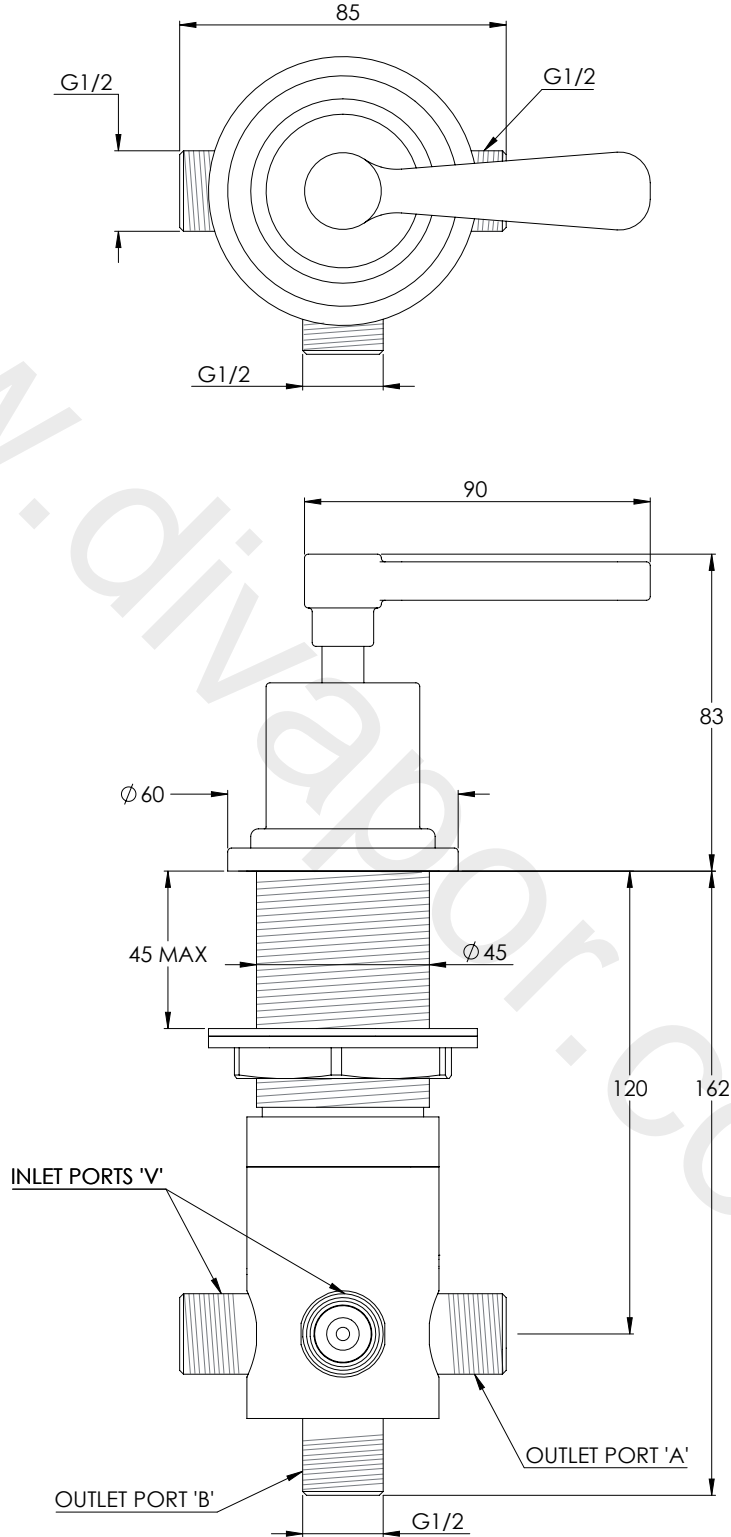

LEFROY BROOKS

IBROC HOUSE ESSEX ROAD
HODDESDON HERTS EN11 0QS UK
T: +44 (0)1992 708 316 F: +44 (0)1992 708 317

TL1650

TEN TEN LEVER DECK MOUNTED 'TWO-WAY'
DIVERTER

DIMENSIONAL DATA SHEET

DATE: 06/08/2021

REVISION: A

DIMENSIONS IN MILLIMETRES