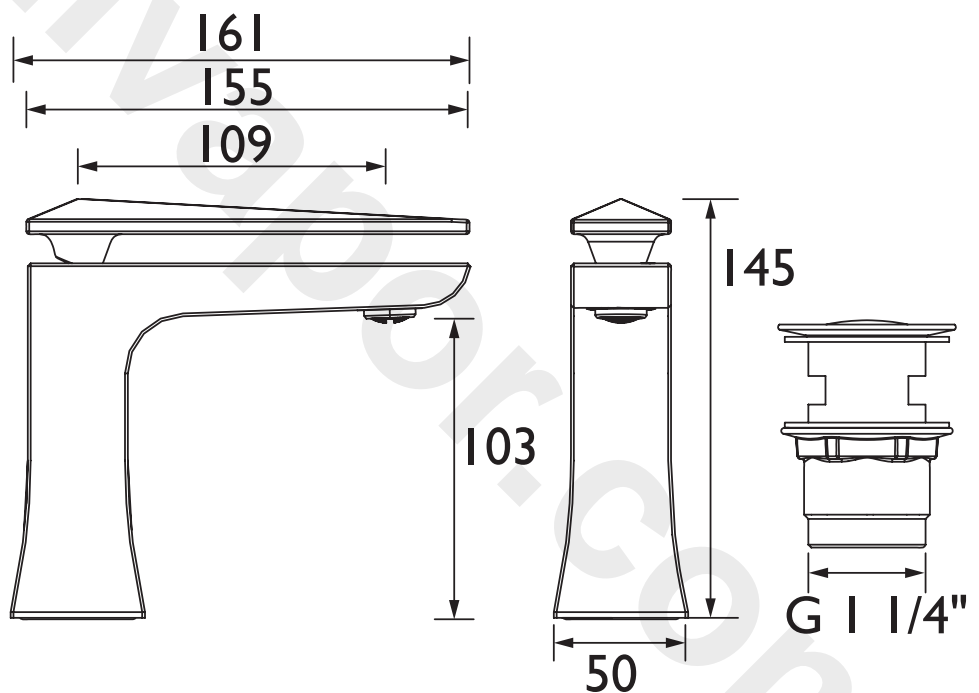

### Additional Information:

Other Products in the Hemsby range include:

- Basin Taps
- Basin Mixer
- Bath Filler
- Bath Taps
- Bath Shower Mixer

Available in Chrome and Rose Gold

### Specification

Product Type:	Taps
Main Construction Material:	Brass
Mount Type:	Deck Mounted
Handle Type:	Lever
Connection Inlet:	G 1/2" BSP
Connection Outlet:	Open
Number of Tap Holes:	1
Valve/Cartridge Type:	Single Lever Ceramic Disc
Plumbing System Requirements:	Suitable for all plumbing systems
Minimum Dynamic Pressure:	1 Bar
Maximum Dynamic Pressure:	5 Bar
Maximum Hot Water Temperature: °C	60
Maximum Static Pressure: (bar)	10
Flow Type:	Single Flow
Isolation Included:	No

### Dimensions (measurements in mm)