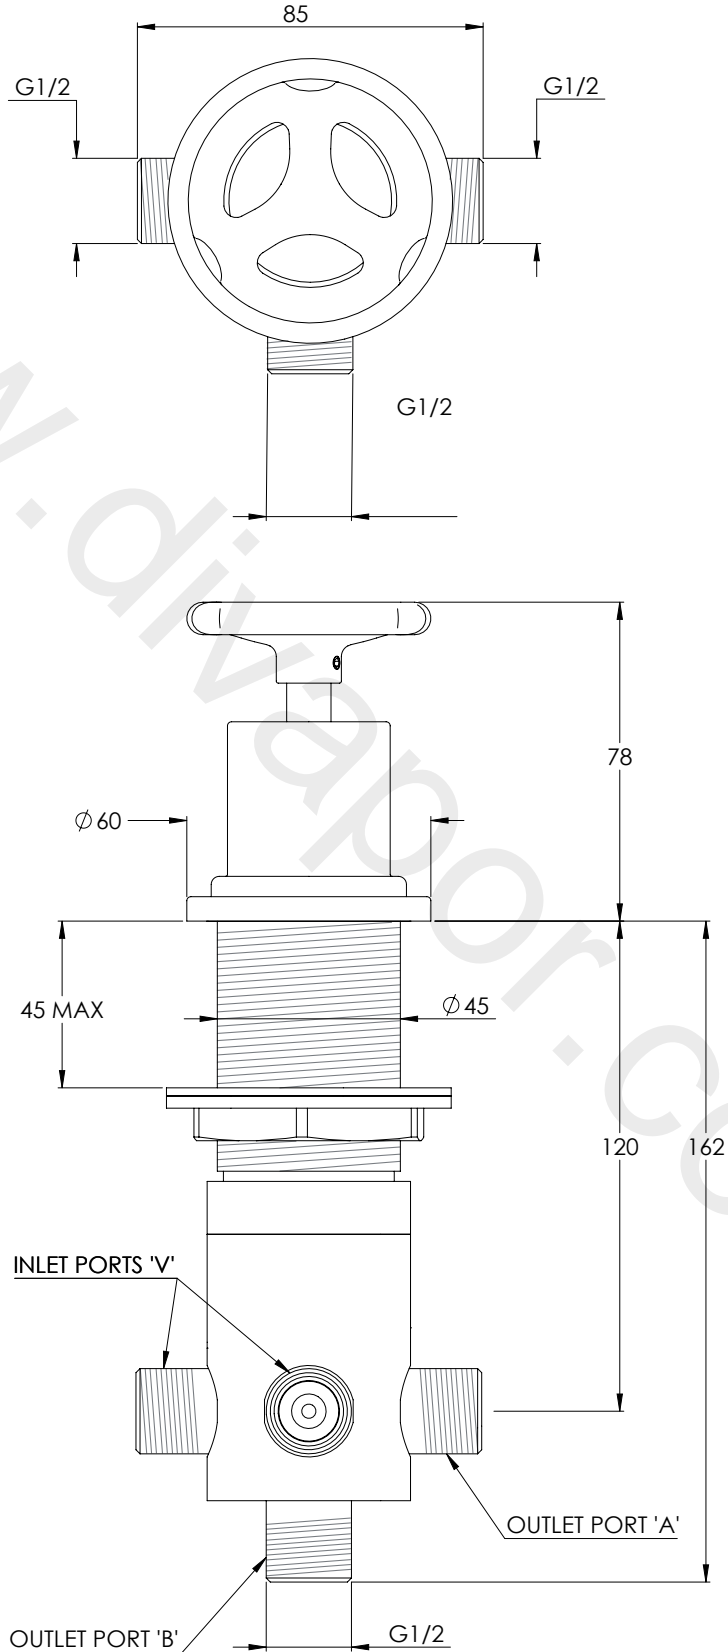

LEFROY BROOKS

IBROC HOUSE ESSEX ROAD
HODDESDON HERTS EN11 0QS UK
T: +44 (0)1992 708 316 F: +44 (0)1992 708 317

TH1650

TEN TEN DECK MOUNTED 'TWO-WAY' DIVERTER

DIMENSIONAL DATA SHEET

DATE: 06/08/2021

REVISION: A

COPYRIGHT © LBIP LTD. ALL RIGHTS RESERVED

DIMENSIONS IN MILLIMETRES

WHILST EVERY EFFORT IS MADE TO ENSURE THE ACCURACY OF THESE DATA SHEETS THEY ARE SUBJECT TO CHANGE WITHOUT NOTICE AS PART OF THE COMPANY'S PRODUCT DEVELOPMENT PROCESS