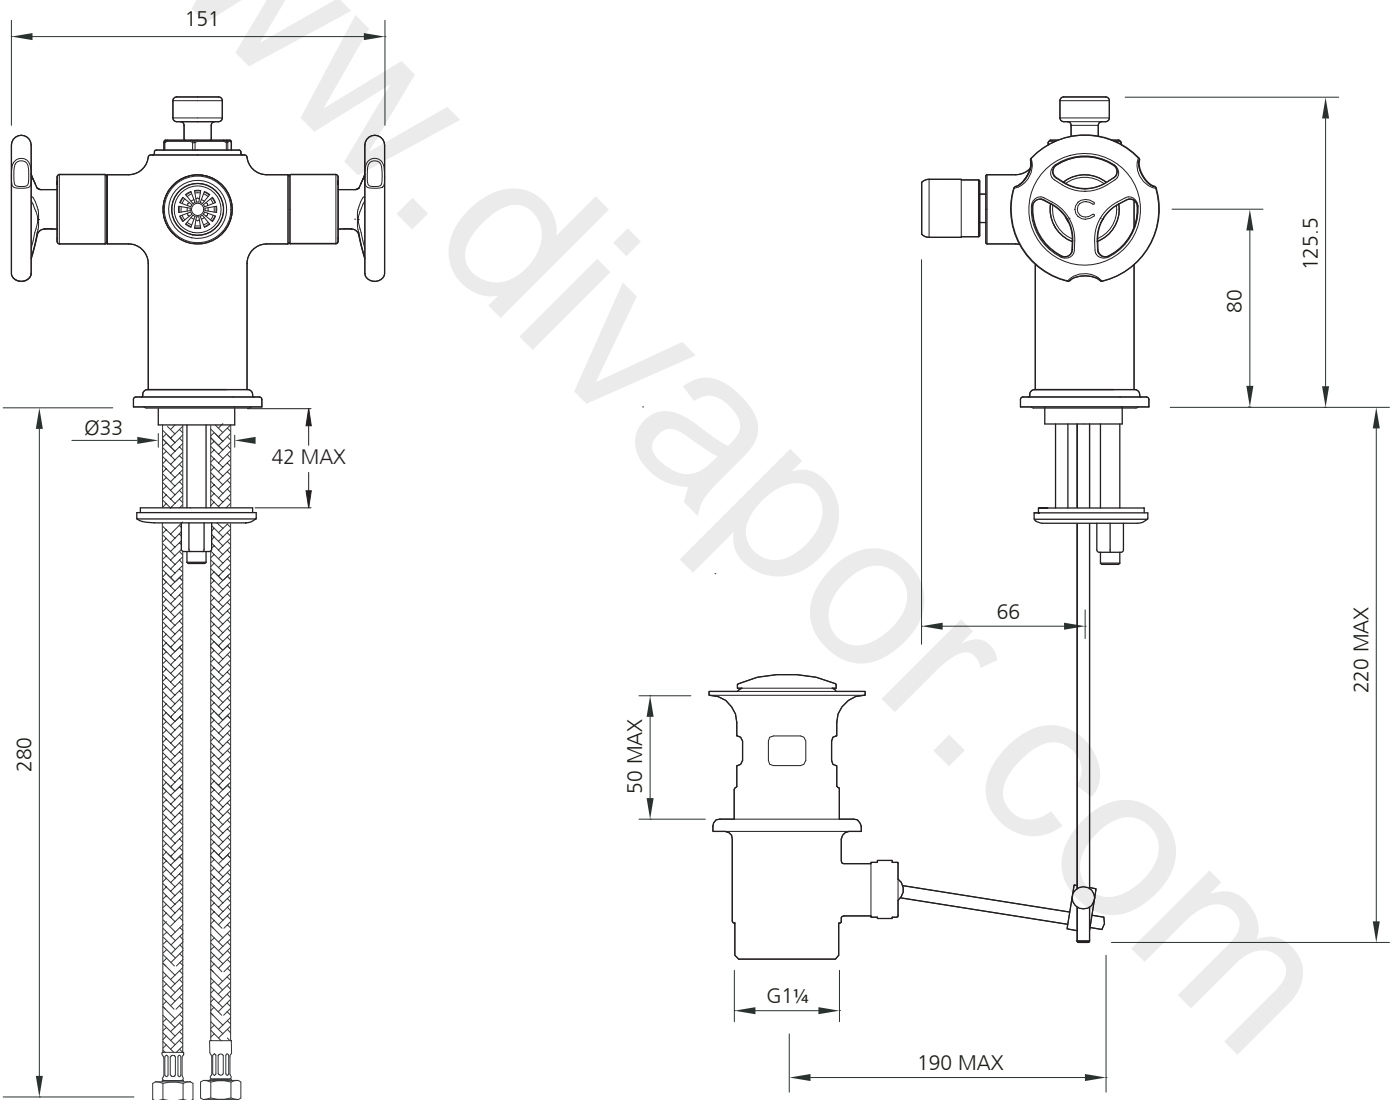

LEFROY BROOKS

IBROC HOUSE ESSEX ROAD
HODDESDON HERTS EN11 0QS UK
T: +44 (0)1992 708 316 F: +44 (0)1992 708 317

TH1198

TEN TEN BIDET MIXER WITH HANDWHEELS

DIMENSIONAL DATA SHEET

DATE: 12/08/19

REVISION: C

COPYRIGHT © LBIP LTD. ALL RIGHTS RESERVED

DIMENSIONS IN MILLIMETRES

WHILST EVERY EFFORT IS MADE TO ENSURE THE ACCURACY OF THESE DATA SHEETS THEY ARE SUBJECT TO CHANGE WITHOUT NOTICE AS PART OF THE COMPANY'S PRODUCT DEVELOPMENT PROCESS