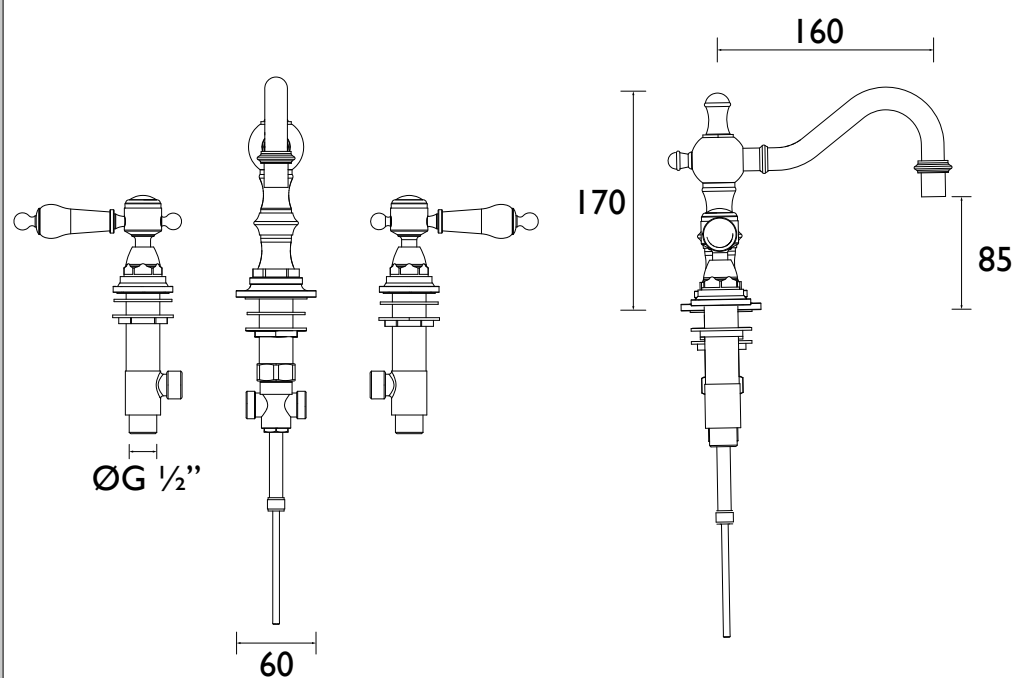

### Features:

- 5 Year Guarantee
- Includes Pop Up Waste
- Swivel Spout (Left to Right)
- Lever Handles
- Chrome Plated To BSEN248
- Compatible with low pressure water systems, optimised for UK market
- Quarter turn ceramic discs - for smooth operation and added durability

### Additional Information:

Other Products in the Glastonbury range include:

- Basin Taps
- Basin Mixer
- Bidet Mixer
- Bath Taps
- Bath Shower Mixer

Available in Chrome w/ White Handle, Vintage Gold w/ White Handle & Chrome w/ Midnight Blue Handle

### Specification

|                                   |                            |
|-----------------------------------|----------------------------|
| Product Type:                     | Bathroom Tap               |
| Main Construction Material:       | Brass                      |
| Mount Type:                       | Deck Mounted               |
| Handle Type:                      | Lever                      |
| Connection Inlet:                 | G 1/2" BSP                 |
| Connection Outlet:                | Open                       |
| Number of Tap Holes:              | 3                          |
| Valve/Cartridge Type:             | Quarter Turn Ceramic Disc  |
| Plumbing System Requirements:     | All - Ideally Balanced     |
| Working Pressure Range:           | Min. 0.3 Bar, Max. 5.0 Bar |
| Maximum Hot Water Temperature: °C | 65                         |
| Maximum Static Pressure: (bar)    | 10                         |
| Flow Type:                        | Single Flow                |
| Isolation Included:               | No                         |

### Dimensions (measurements in mm)