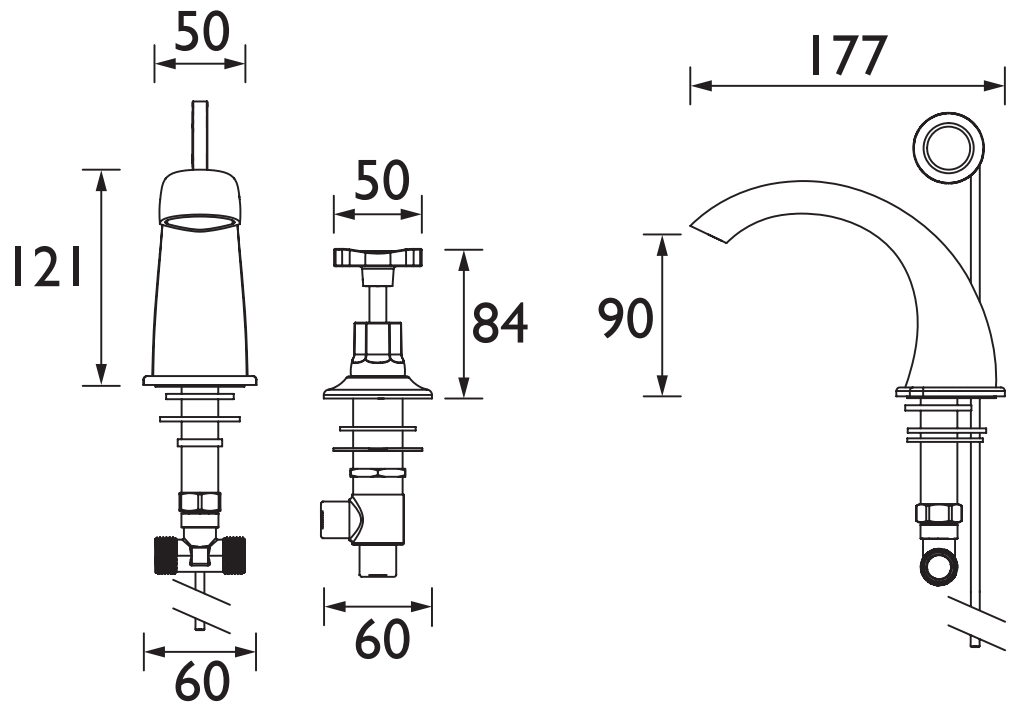

Features:

- Chrome Plated to BS EN 248
- Includes Pop-Up Waste
- Ceramic Disc Valve
- 5 Year Guarantee
- Compatible with low pressure water systems, optimised for UK market
- Quarter turn ceramic discs - for smooth operation and added durability
- Available in a selection of finishes

Product Certifications:

Additional Information:

Other Products in the Gracechurch range include:

- Basin Taps
- Basin Mixer
- Bidet Mixer
- Bath Taps
- Bath Shower Mixer

Available in Chrome and Chrome with Mother of Pearl

Specification

Product Type:	Bathroom Taps
Main Construction Material:	Brass
Mount Type:	Deck Mounted
Handle Type:	Crosshead
Connection Inlet:	G 1/2" BSP
Connection Outlet:	Open
Number of Tap Holes:	3
Valve/Cartridge Type:	Quarter Turn Ceramic Disc
Plumbing System Requirements:	All - Ideally Balanced
Working Pressure Range:	Min. 0.2 Bar, Max. 5.0 Bar
Maximum Hot Water Temperature: °C	60
Maximum Static Pressure: (bar)	10
Flow Type:	Single Flow
Isolation Included:	No

Dimensions (measurements in mm)

Flow Rates (l/min)

System Pressure (bar)	0.2	0.5	1	2	3	5
TGRDMOP06	9.94	15.72	22.23	31.44	38.5	49.7