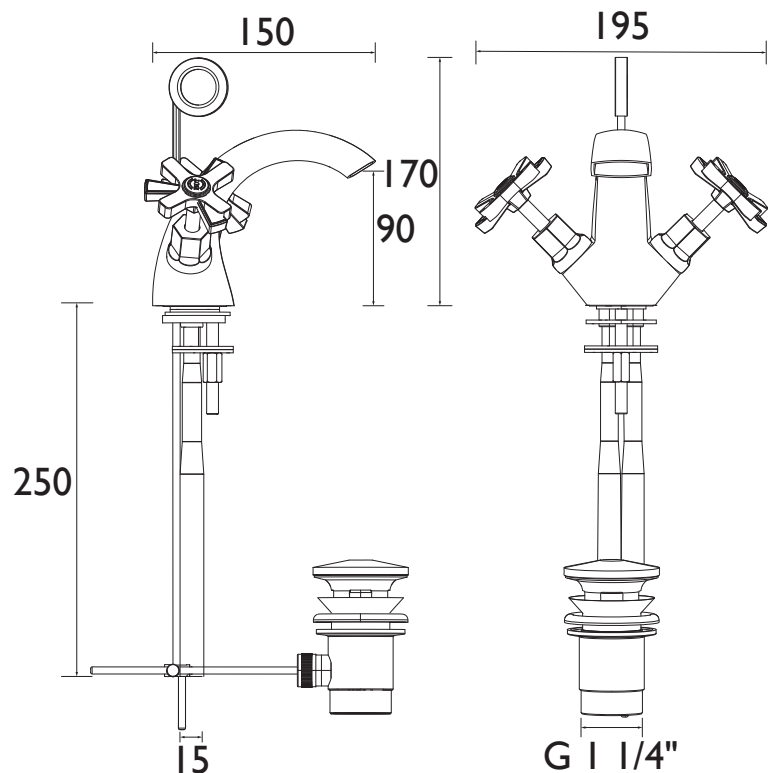

Features:

- Chrome Plated to BS EN 248
- Supplied with Pop-Up Waste
- Compatible with low pressure water systems, optimised for UK market
- Quarter turn ceramic discs - for smooth operation and added durability
- Available in a selection of finishes

Product Certifications:

Additional Information:

Other Products in the Gracechurch range include:

- Basin Taps
- Bath Filler
- Bidet Mixer
- Bath Taps
- Bath Shower Mixer

Available in Chrome and Chrome with Mother of Pearl

Specification

Product Type:	Bathroom Tap
Main Construction Material:	Brass
Mount Type:	Deck Mounted
Handle Type:	Crosshead
Connection Inlet:	15mm Copper Tails
Connection Outlet:	Open
Number of Tap Holes:	1
Valve/Cartridge Type:	Quarter Turn Ceramic Disc
Plumbing System Requirements:	All - Ideally Balanced
Working Pressure Range:	Min. 0.2 Bar, Max. 5.0 Bar
Maximum Hot Water Temperature: °C	65
Maximum Static Pressure: (bar)	10
Flow Type:	Single Flow
Isolation Included:	No

Dimensions (measurements in mm)

Flow Rates (l/min)

System Pressure (bar)	0.2	0.5	1	2	3	5
TGRDMOP04	12.37	19.56	27.66	39.11	47.9	61.84