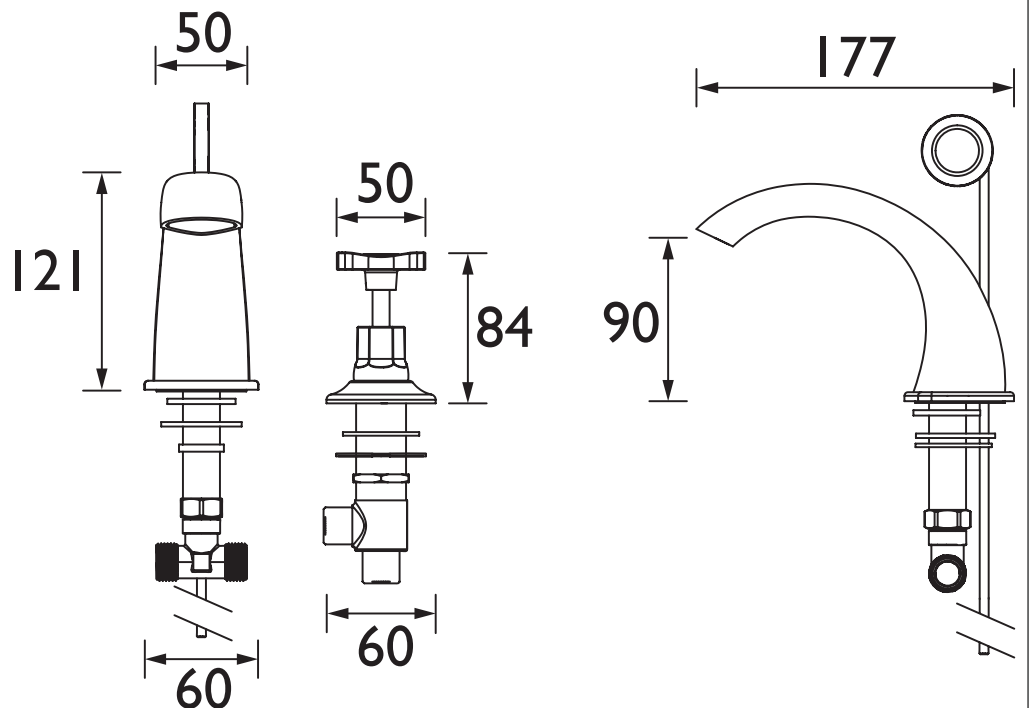

Features:

- Chrome Plated to BS EN 248
- Includes Pop-Up Waste
- Ceramic Disc Valve
- 5 Year Guarantee
- Compatible with low pressure water systems, optimised for UK market
- Quarter turn ceramic discs - for smooth operation and added durability
- Available in a selection of finishes

Product Certifications:

Additional Information:

Other Products in the Gracechurch range include:

- Basin Taps
- Basin Mixer
- Bidet Mixer
- Bath Taps
- Bath Shower Mixer

Available in Chrome and Chrome with Mother of Pearl

Specification

Product Type:	Bathroom Taps
Main Construction Material:	Brass
Mount Type:	Deck Mounted
Handle Type:	Crosshead
Connection Inlet:	G 1/2" BSP
Connection Outlet:	Open
Number of Tap Holes:	3
Valve/Cartridge Type:	Quarter Turn Ceramic Disc
Plumbing System Requirements:	All - Ideally Balanced
Working Pressure Range:	Min. 0.2 Bar, Max. 5.0 Bar
Maximum Hot Water Temperature: °C	65
Maximum Static Pressure: (bar)	10
Flow Type:	Single Flow
Isolation Included:	No

Dimensions (measurements in mm)

Flow Rates (l/min)

System Pressure (bar)	0.2	0.5	1	2	3	5
TGRDC06	9.94	15.72	22.23	31.44	38.5	49.7