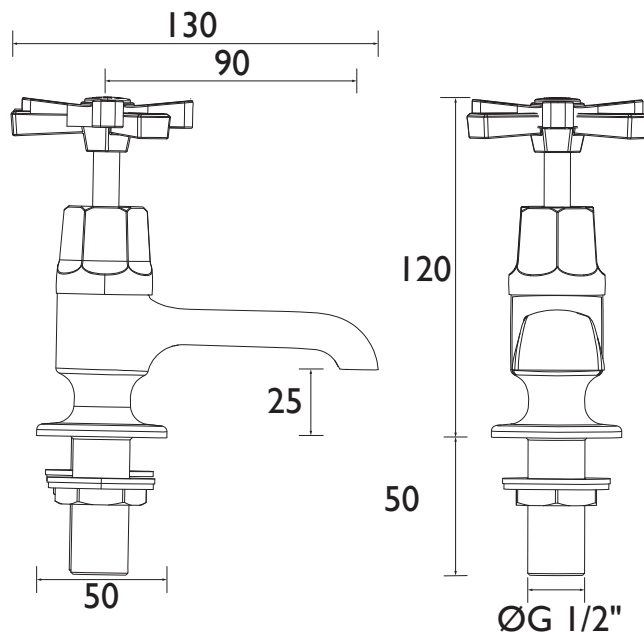

### Features:

- Chrome plated to BS EN 248
- Compatible with low pressure water systems, optimised for UK market
- Quarter turn ceramic discs - for smooth operation and added durability
- Available in a selection of finishes

### Additional Information:

Other Products in the Gracechurch range include:

- Basin Taps
- Basin Mixer
- Bidet Mixer
- Bath Taps
- Bath Shower Mixer

Available in Chrome and Chrome with Mother of Pearl

### Specification

Product Type:	Bathroom Taps
Main Construction Material:	Brass
Mount Type:	Deck mounted
Handle Type:	Crosshead
Connection Inlet:	G 1/2" BSP
Connection Outlet:	Open
Number of Tap Holes:	2
Valve/Cartridge Type:	Quarter Turn Ceramic Disc
Plumbing System Requirements:	All - Ideally Balanced
Working Pressure Range:	Min. 0.2 Bar, Max. 5.0 Bar
Maximum Hot Water Temperature: °C	65
Maximum Static Pressure: (bar)	10
Flow Type:	Single Flow
Isolation Included:	No

### Dimensions (measurements in mm)