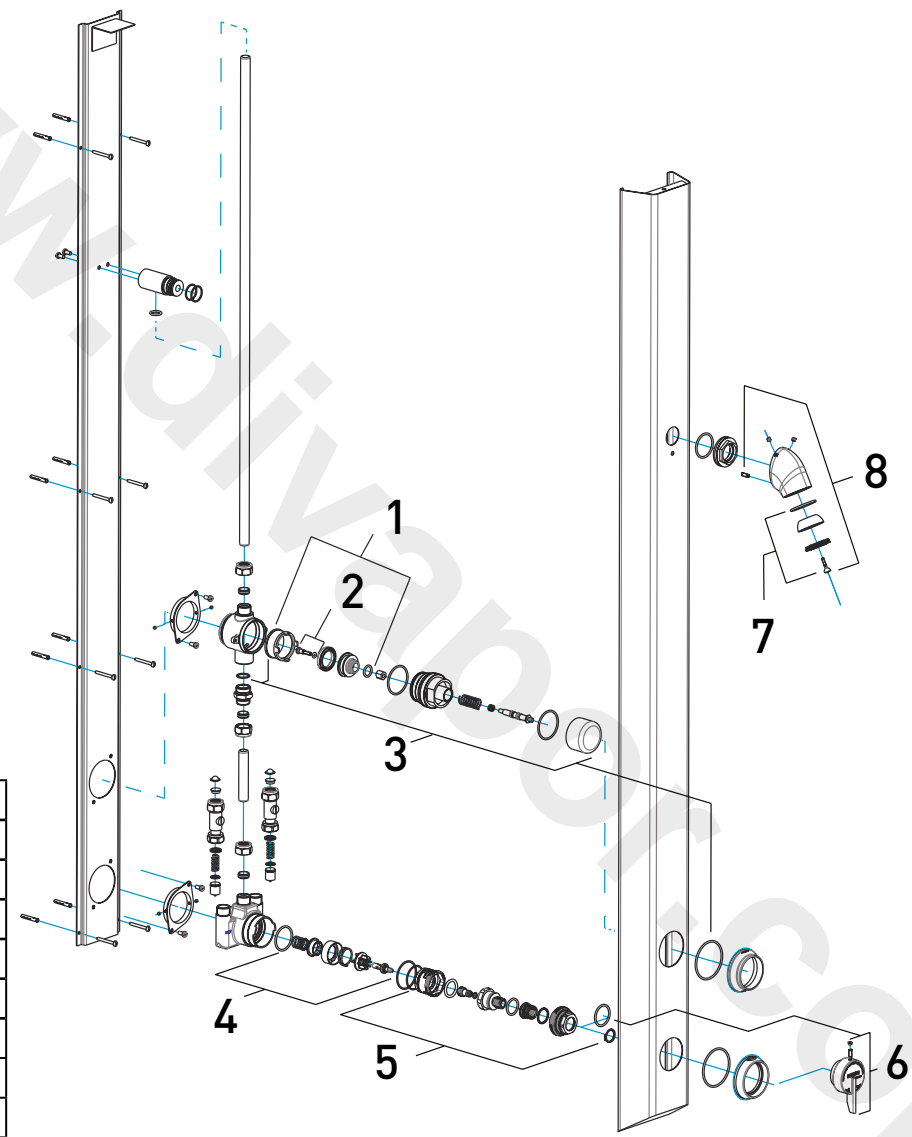

Product Code: TFP3001
Revision: D3

1	Timing Cup, U-Seal & Screw
2	Retaining Screw & O-Ring
3	Time Flow Mechanism
4	Thermostat & Piston Assembly
5	Cartridge
6	Handle Assembly
7	Shower Ring Kit
8	Shower Fixed Head
9	Shower Valve Seals Kit
10	Shower Head Seals Kit
11	Time Flow Seals Kit