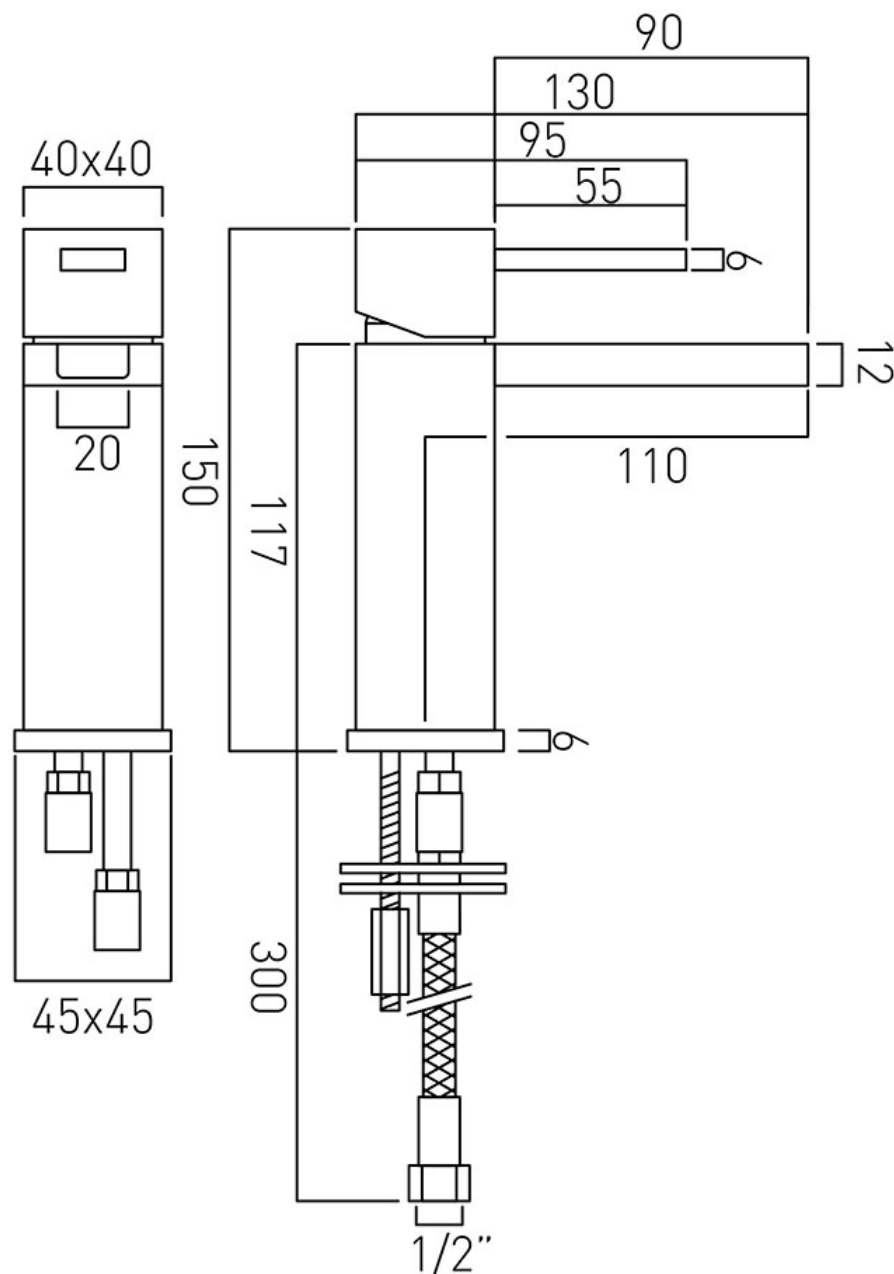

TECHNICAL DRAWING

COLLECTION: Té FALLS

PRODUCT CODE: TEF-100/SB-C/P

tel: 01934 744466
email: sales@vado.com
www.vado.com

where inspiration flows
taps | showering | accessories