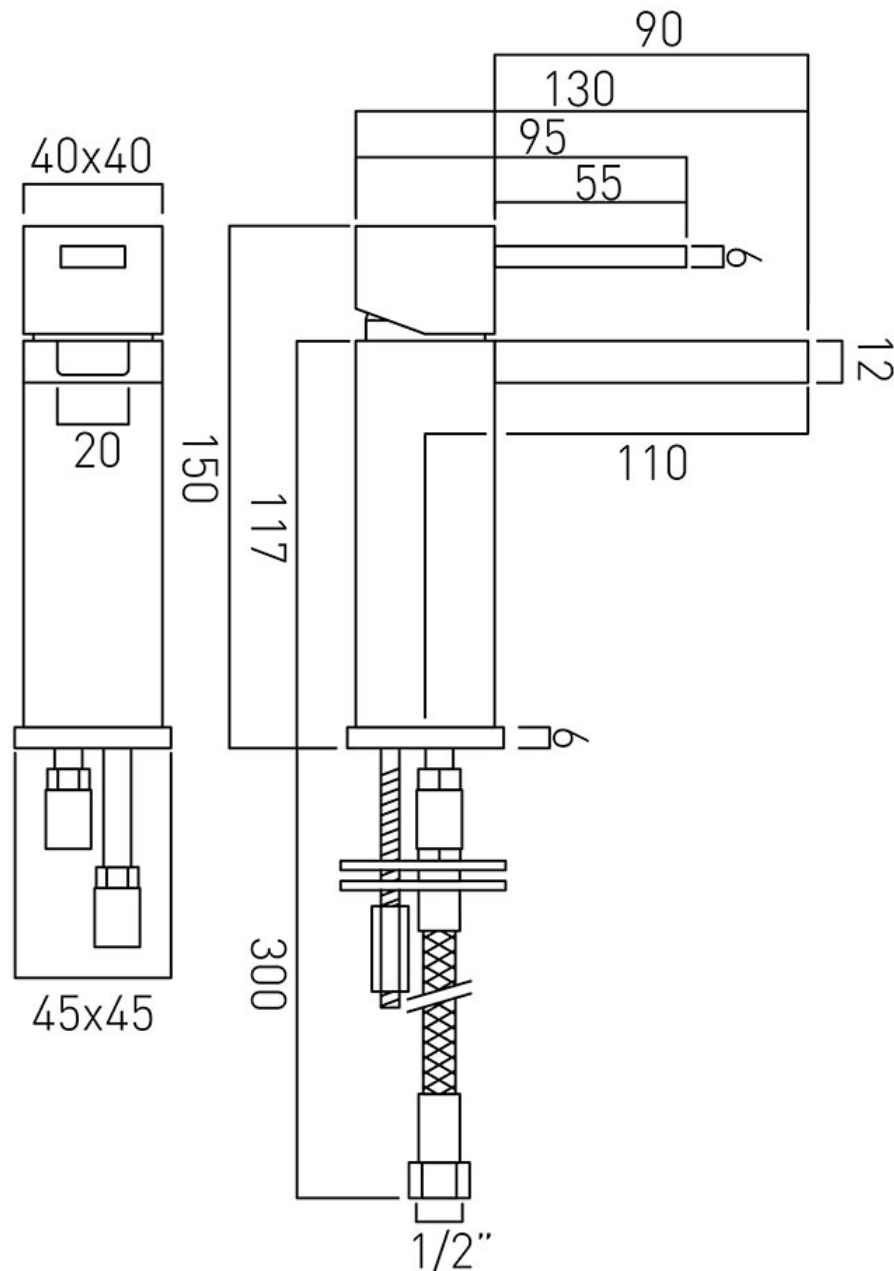

SPECIFICATION SHEET

COLLECTION: Té FALLS

PRODUCT CODE: TEF-100/SB-C/P

DESCRIPTION:

mono basin mixer
with waterfall spout
single lever
deck mounted
smooth bodied
without universal basin waste
ceramic cartridge CAR-K28A
2 x 1/2" x 400mm flexipipe connections
deck mount drill hole diameter 35mm
minimum operating pressure 0.2 bar LP

FINISH:

Chrome

FLOW REGULATOR:

flow regulator fitted as standard

MINIMUM OPERATING PRESSURE:

0.2 bar LP

FLOW RATE AT 3.0 BAR FLOW PRESSURE:

2 l/min

tel: 01934 744466
email: sales@vado.com
www.vado.com

where inspiration flows
taps | showering | accessories

TECHNICAL DRAWING

COLLECTION: Té FALLS

PRODUCT CODE: TEF-100/SB-C/P

tel: 01934 744466
email: sales@vado.com
www.vado.com