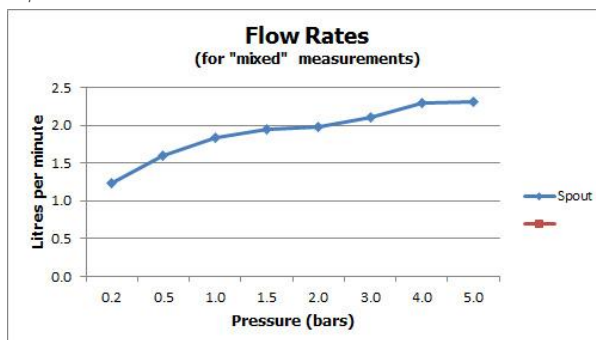

SPECIFICATION SHEET

COLLECTION: Té FALLS

PRODUCT CODE: TEF-100/SB-C/P

DESCRIPTION:

mono basin mixer
with waterfall spout
single lever
deck mounted
smooth bodied
without universal basin waste
ceramic cartridge CAR-K28A
2 x 1/2" x 400mm flexipipe connections
deck mount drill hole diameter 35mm
minimum operating pressure 0.2 bar LP

FINISH:

Chrome

FLOW REGULATOR:

flow regulator fitted as standard

MINIMUM OPERATING PRESSURE:

0.2 bar LP

FLOW RATE AT 3.0 BAR FLOW PRESSURE:

2 l/min