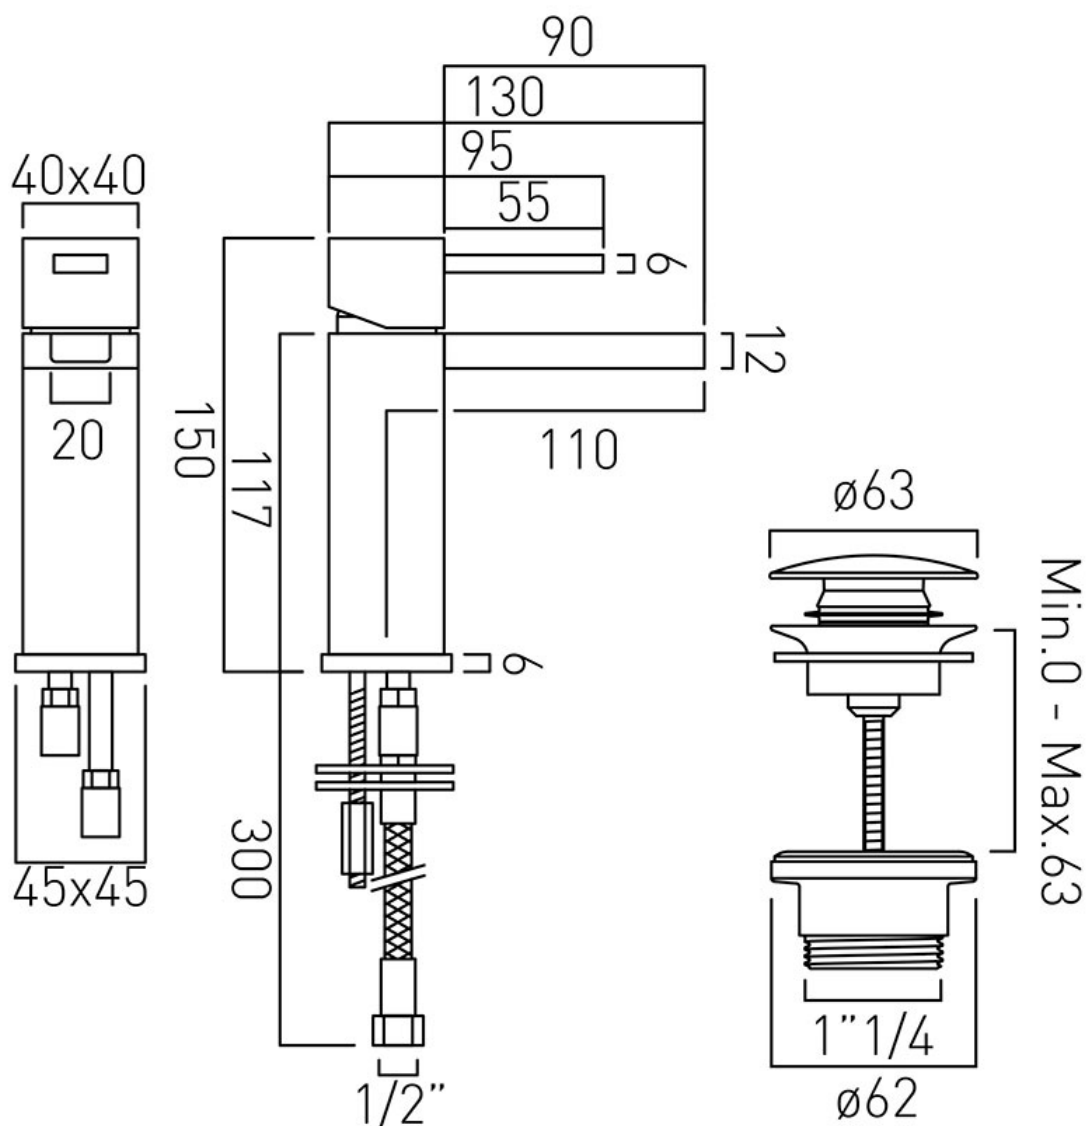

TECHNICAL DRAWING

COLLECTION: Té FALLS

PRODUCT CODE: TEF-100/CC-C/P

tel: 01934 744466
email: sales@vado.com
www.vado.com

where inspiration flows
taps | showering | accessories