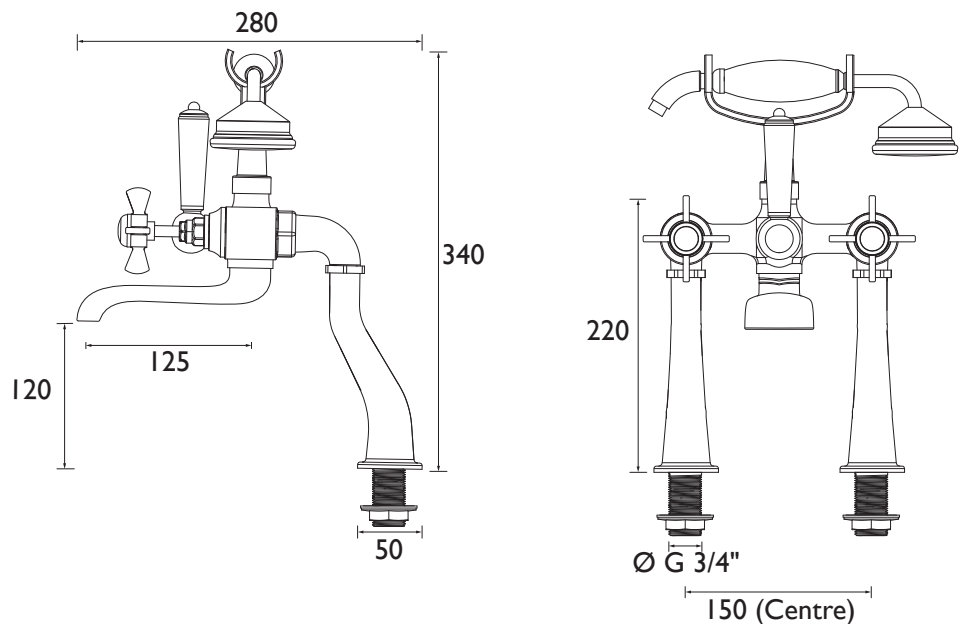

## Features:

- Available in Chrome, Rose Gold and Vintage Gold
- Supplied with 1.5m hose
- Traditional shower handset and wall bracket
- Compatible with low pressure water systems, optimised for UK market
- Quarter turn ceramic discs - for smooth operation and added durability
- Can be used with standpipes or shrouds on a freestanding bath
- 

## Specification

Product Type:	Bathroom Taps
Main Construction Material:	Brass
Mount Type:	Deck Mounted
Handle Type:	Crosshead
Connection Inlet:	G 3/4" BSP
Connection Outlet:	Open
Number of Tap Holes:	2
Valve/Cartridge Type:	Quarter Turn Ceramic Disc
Plumbing System Requirements:	All - Ideally Balanced
Working Pressure Range:	Min. 0.2 Bar, Max. 5.0 Bar
Maximum Hot Water Temperature: °C	65
Maximum Static Pressure: (bar)	10
Flow Type:	Single Flow
Isolation Included:	No

## Dimensions (measurements in mm)