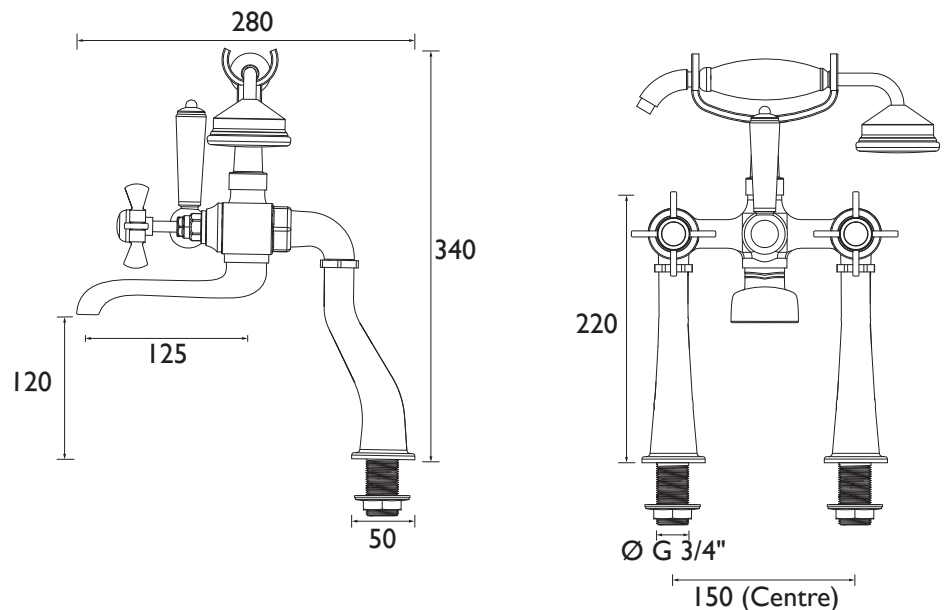

Features:

- Available in Chrome, Rose Gold and Vintage Gold
- Supplied with 1.5m hose
- Traditional shower handset and wall bracket
- Compatible with low pressure water systems, optimised for UK market
- Quarter turn ceramic discs - for smooth operation and added durability
- Can be used with standpipes or shrouds on a freestanding bath

Specification

Product Type:	Bathroom Taps
Main Construction Material:	Brass
Mount Type:	Deck Mounted
Handle Type:	Crosshead
Connection Inlet:	3/4" BSP
Connection Outlet:	Open
Number of Tap Holes:	2
Valve/Cartridge Type:	Quarter Turn 3/4" Ceramic Disc
Plumbing System Requirements:	All - Ideally Balanced
Working Pressure Range:	Min. 0.2 Bar, Max. 5.0 Bar
Maximum Hot Water Temperature: °C	65
Maximum Static Pressure: (bar)	10
Flow Type:	Single Flow
Isolation Included:	No

Dimensions (measurements in mm)

Flow Rates (l/min)

System Pressure (bar)	0.2	0.5	1	2	3	5	8
TDCC02	7.15	11.31	15.99	22.62	27.7	35.76	45.23