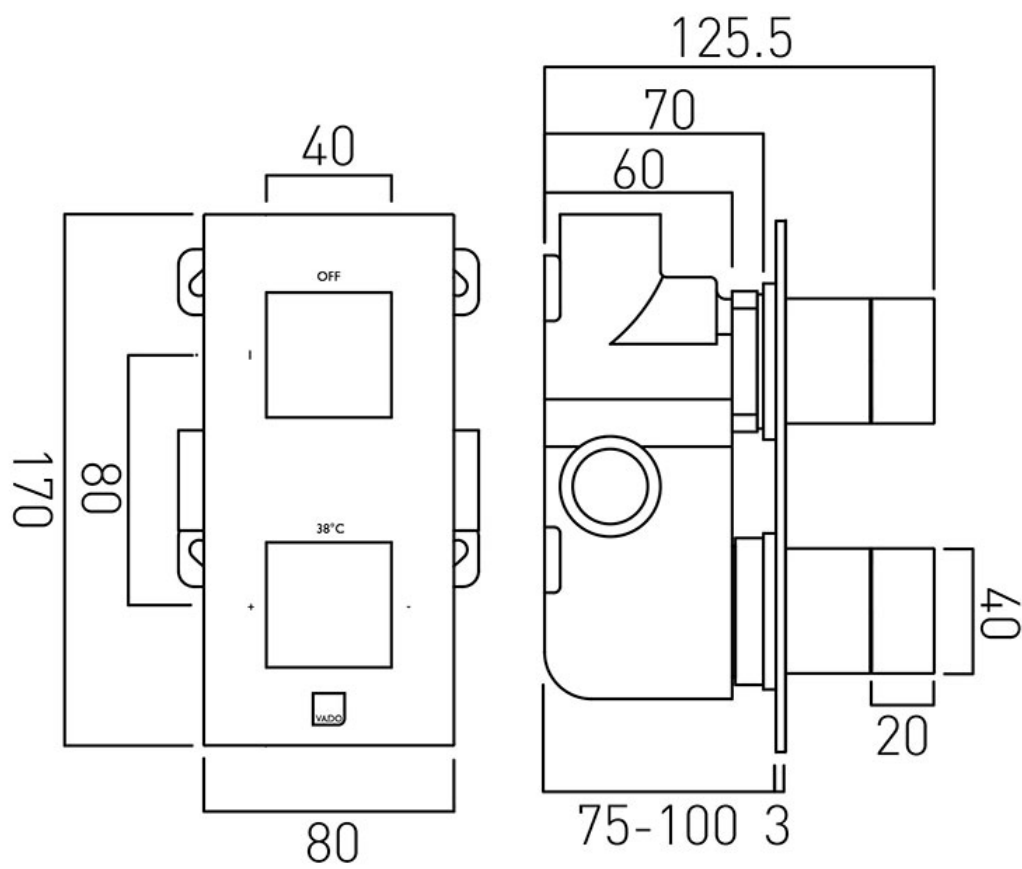

SPECIFICATION SHEET

COLLECTION: NOTION

PRODUCT CODE: TAB-148-NOT-C/P

DESCRIPTION:

Tablet Notion
1 outlet 2 handle
vertical concealed thermostatic shower valve
thermostatic cartridge V-001C-PLA
flow cartridge FL-301-RTC
2 x 3/4" female inlets
1 x 3/4" female outlet
includes 3/4" - 1/2" adaptors
supplied with mortar/tile guard
min-max wall mount 75-100mm
optimum installation depth 87mm
minimum operating pressure
0.2 bar LP (shower) 1.0 bar MP (bath)

FINISH:

Chrome

FLOW REGULATOR:

N

MINIMUM OPERATING PRESSURE:

0.2 bar LP (shower) 1.0 bar MP (bath)

tel: 01934 744466
email: sales@vado.com
www.vado.com

where inspiration flows
taps | showering | accessories

TECHNICAL DRAWING

COLLECTION: NOTION

PRODUCT CODE: TAB-148-NOT-C/P

tel: 01934 744466
email: sales@vado.com
www.vado.com

where inspiration flows
taps | showering | accessories