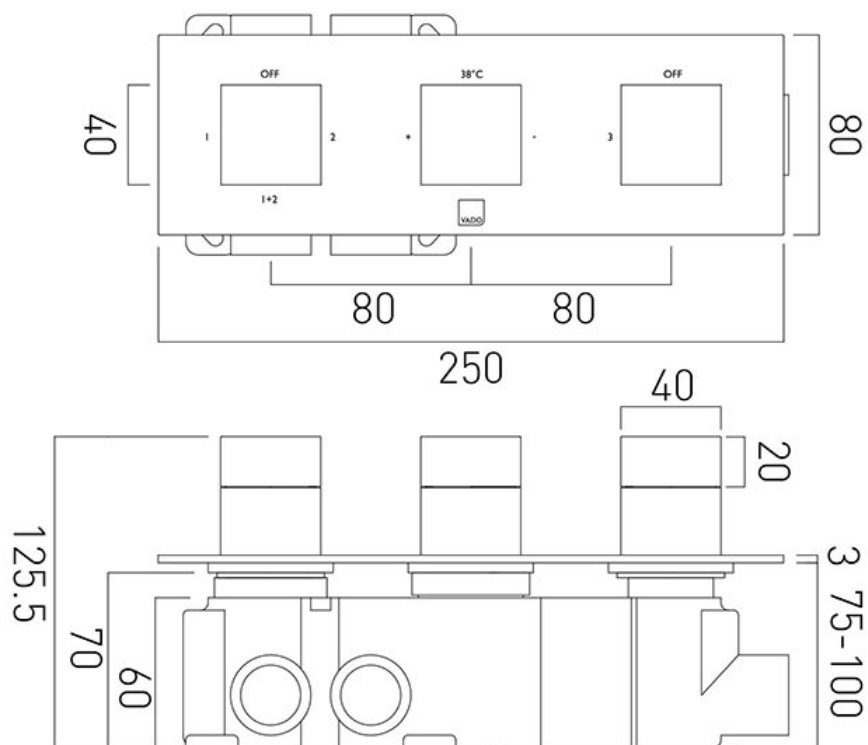

SPECIFICATION SHEET

COLLECTION: NOTION

PRODUCT CODE: TAB-128/3-H-NOT-C/P

DESCRIPTION:

Tablet Notion
3 outlet 3 handle
horizontal concealed thermostatic shower valve with all-flow function
thermostatic cartridge V-001C-PLA
diverter cartridge FL-802-33/2MX
flow cartridge TAB-002A-3/4
2 x 3/4" female inlets
3 x 3/4" female outlets
includes 3/4" - 1/2" adaptors
supplied with mortar/tile guard
min-max wall mount 75-100mm
optimum installation depth 87mm
minimum operating pressure
0.2 bar LP (shower) 1.0 bar MP (bath)

tel: 01934 744466
email: sales@vado.com
www.vado.com

where inspiration flows
taps | showering | accessories

TECHNICAL DRAWING

COLLECTION: NOTION

PRODUCT CODE: TAB-128/3-H-NOT-C/P

tel: 01934 744466
email: sales@vado.com
www.vado.com