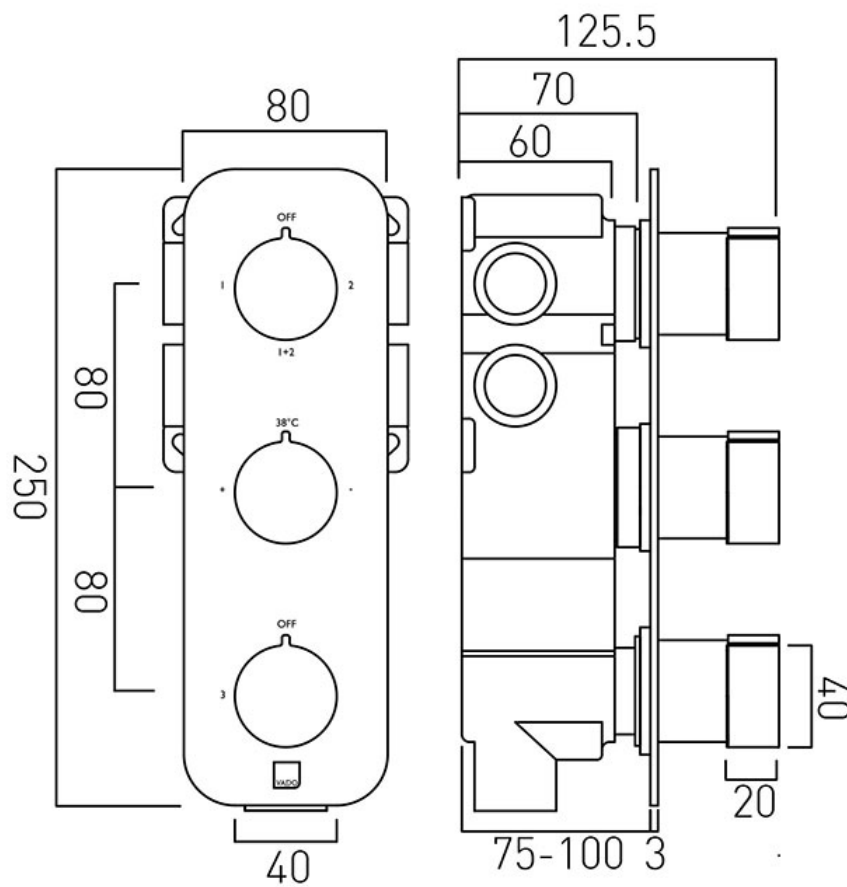

SPECIFICATION SHEET

COLLECTION: ALTITUDE

PRODUCT CODE: TAB-128/3-ALT-C/P

DESCRIPTION:

Tablet Altitude vertical concealed 3 outlet 3 handle thermostatic shower valve with all-flow function wall mounted

thermostatic cartridge V-001C-PLA

diverter cartridge TAB-001G-DIV

flow cartridge TAB-002A-3/4

2 x 3/4" female inlets

3 x 3/4" female outlets

includes 3/4" - 1/2" adaptors

supplied with mortar/tile guard

min-max wall mount 75-100mm

optimum installation depth 87mm

FLOW RATE AT 3.0 BAR FLOW PRESSURE:

outlet 1 30.1 outlet 2 30.1 outlet 3 33.2 l/min

tel: 01934 744466

email: sales@vado.com

www.vado.com

where inspiration flows

taps | showering | accessories

TECHNICAL DRAWING

COLLECTION: ALTITUDE

PRODUCT CODE: TAB-128/3-ALT-C/P

tel: 01934 744466
email: sales@vado.com
www.vado.com

where inspiration flows
taps | showering | accessories