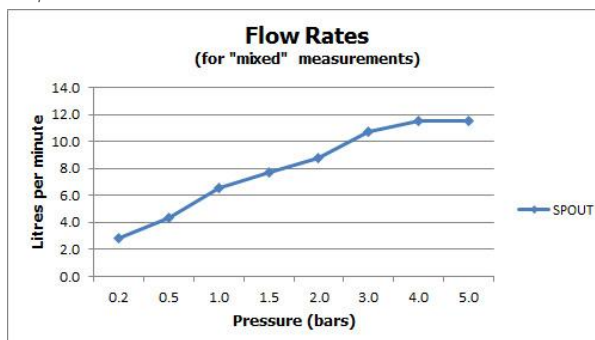

SPECIFICATION SHEET

COLLECTION: SYNERGIE

PRODUCT CODE: SYN-100/SB-C/P

DESCRIPTION:

mono basin mixer
with waterfall spout
single lever
deck mounted
smooth bodied
without universal basin waste
ceramic cartridge C-007-A25
2 x 1/2" nut x 400mm flexipipe connection
deck mount drill hole diameter 35mm
minimum operating pressure 1.0 bar MP

FINISH:

Chrome

FLOW REGULATOR:

flow regulator fitted as standard

MINIMUM OPERATING PRESSURE:

1.0 bar MP

FLOW RATE AT 3.0 BAR FLOW PRESSURE:

11 l/min