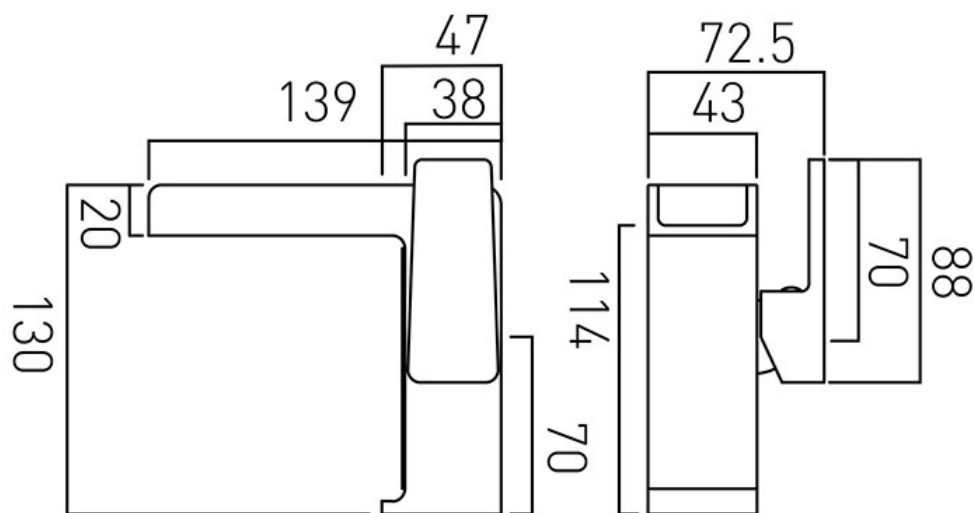

SPECIFICATION SHEET

COLLECTION: SYNERGIE

PRODUCT CODE: SYN-100/SB-C/P

DESCRIPTION:

mono basin mixer
with waterfall spout
single lever
deck mounted
smooth bodied
without universal basin waste
ceramic cartridge C-007-A25
2 x 1/2" nut x 400mm flexipipe connection
deck mount drill hole diameter 35mm
minimum operating pressure 1.0 bar MP

tel: 01934 744466
email: sales@vado.com
www.vado.com

where inspiration flows
taps | showering | accessories

TECHNICAL DRAWING

COLLECTION: SYNERGIE

PRODUCT CODE: SYN-100/SB-C/P

tel: 01934 744466
email: sales@vado.com
www.vado.com