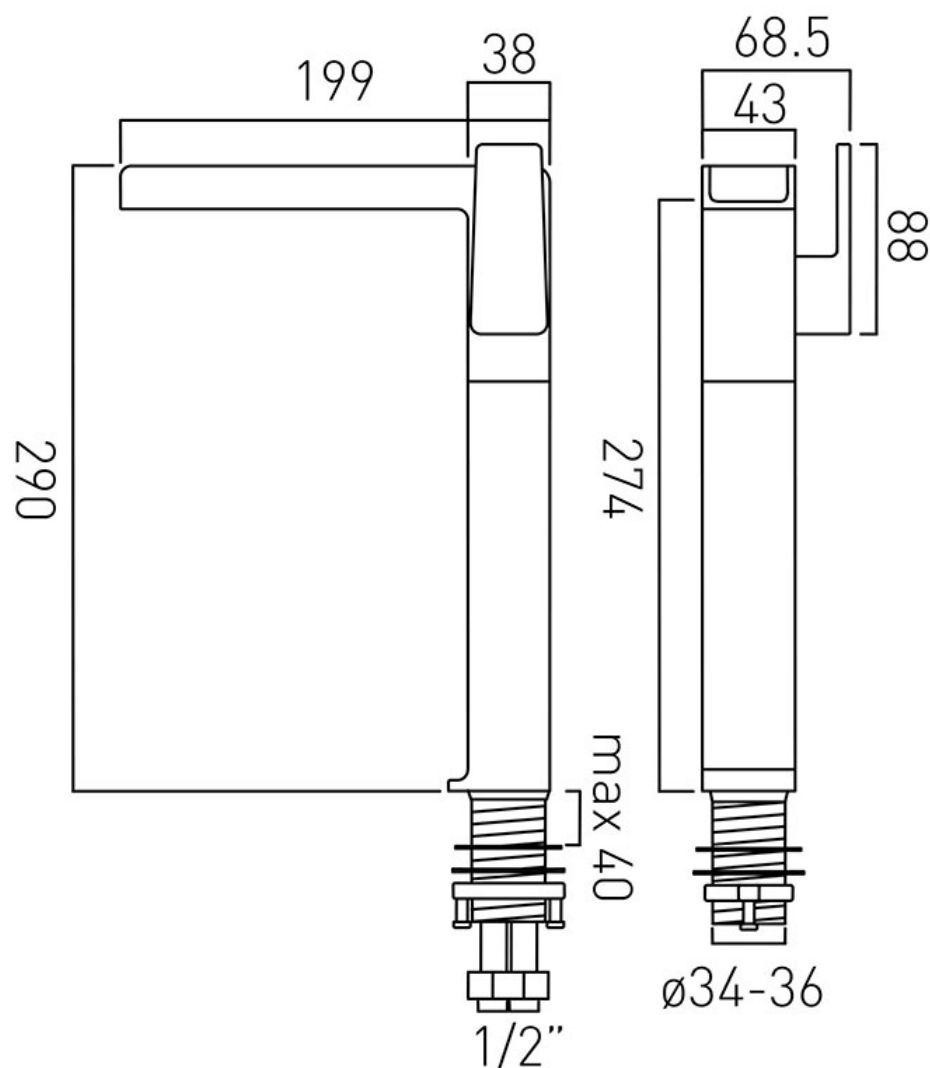

SPECIFICATION SHEET

COLLECTION: SYNERGIE

PRODUCT CODE: SYN-100E/SB-C/P

DESCRIPTION:

extended mono basin mixer
with waterfall spout
single lever
deck mounted
smooth bodied
without universal basin waste
ceramic cartridge C-007-A25
deck mount drill hole diameter 35mm
minimum operating pressure 1.0 bar MP

FINISH:

Chrome

FLOW REGULATOR:

flow regulator fitted as standard

MINIMUM OPERATING PRESSURE:

1.0 bar LP

FLOW RATE AT 3.0 BAR FLOW PRESSURE:

11 l/min

tel: 01934 744466
email: sales@vado.com
www.vado.com

where inspiration flows
taps | showering | accessories

TECHNICAL DRAWING

COLLECTION: SYNERGIE

PRODUCT CODE: SYN-100E/SB-C/P

tel: 01934 744466
email: sales@vado.com
www.vado.com