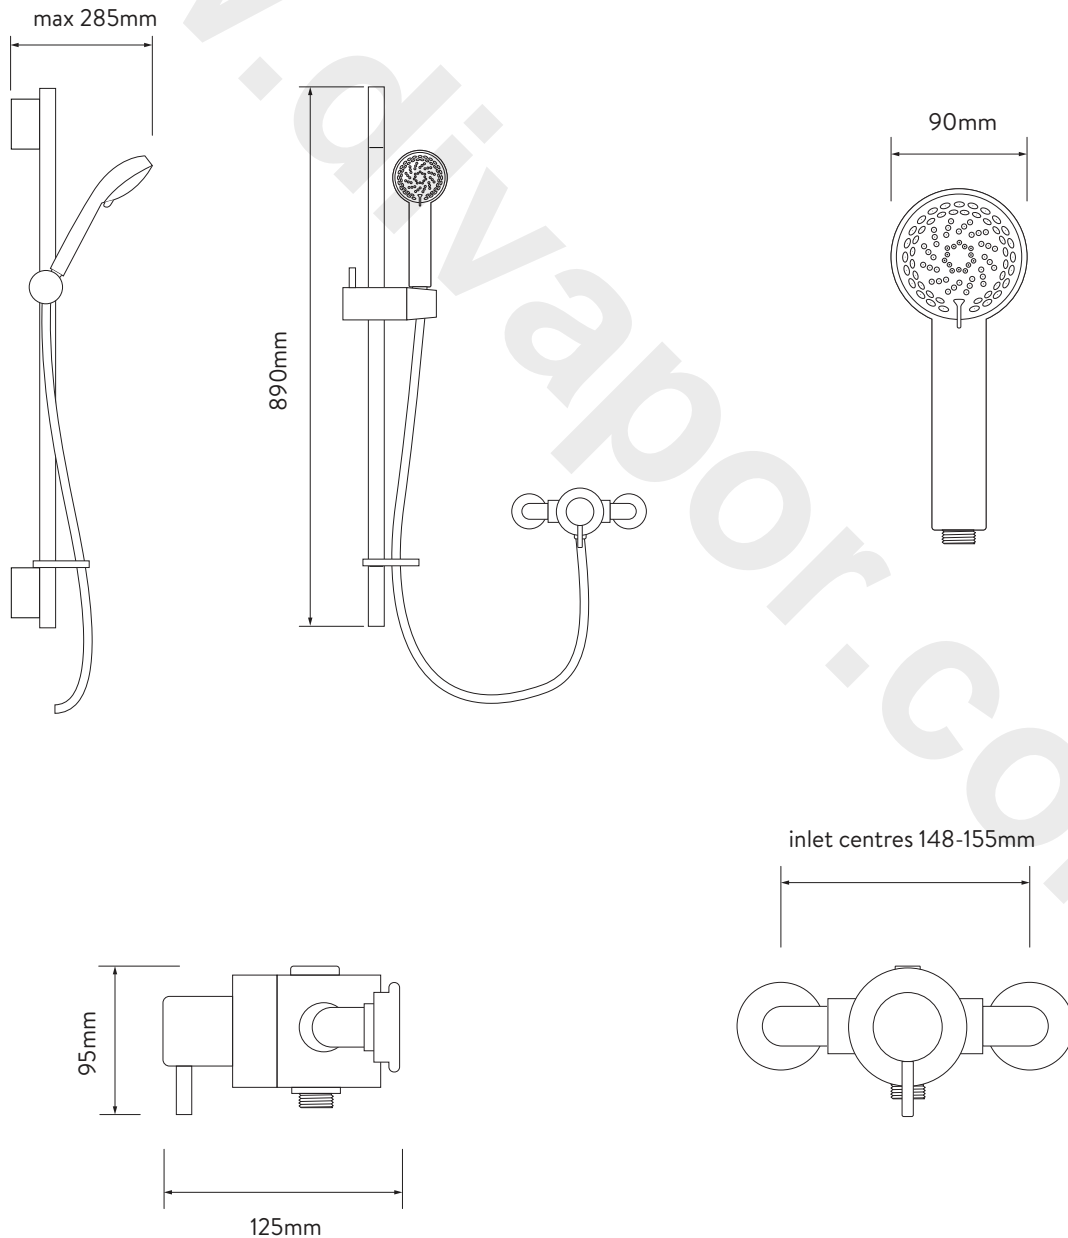

AQUALISA

SRN001EA

SIREN™ SL EXPOSED MIXER SHOWER

WITH ADJUSTABLE HEAD

DIMENSIONAL DRAWINGS

AQUALISA

SRN001EA

SIREN™ SL EXPOSED MIXER SHOWER

WITH ADJUSTABLE HEAD

TECHNICAL SPECIFICATIONS

MINIMUM PRESSURE REQUIREMENTS	0.1 bar
MAXIMUM PRESSURE REQUIREMENTS	10 bar
INLET FITTING CONNECTIONS	15mm compression
INLET SUPPLY POSITIONS	Hot/left, cold/right
OUTLET CONNECTIONS	1/2" BSP
VALVE INLET CENTRES	148-155mm
SUPPLY TEMPERATURE	5 - 20°C Cold Supply 55 - 65°C Hot Supply
WATER SYSTEM	Gravity, Boosted Gravity, Combi and Balanced High Pressure
FEATURES	Separate on/off and temperature controls
	All metal valves
	Eco-setting can deliver water savings of up to 25%
	4 spray patterns including an eco-setting
COLOUR	Chrome
GUARANTEE PERIOD	5-year guarantee (valve)
	2-year guarantee (head and kit)
APPROVALS	WRAS