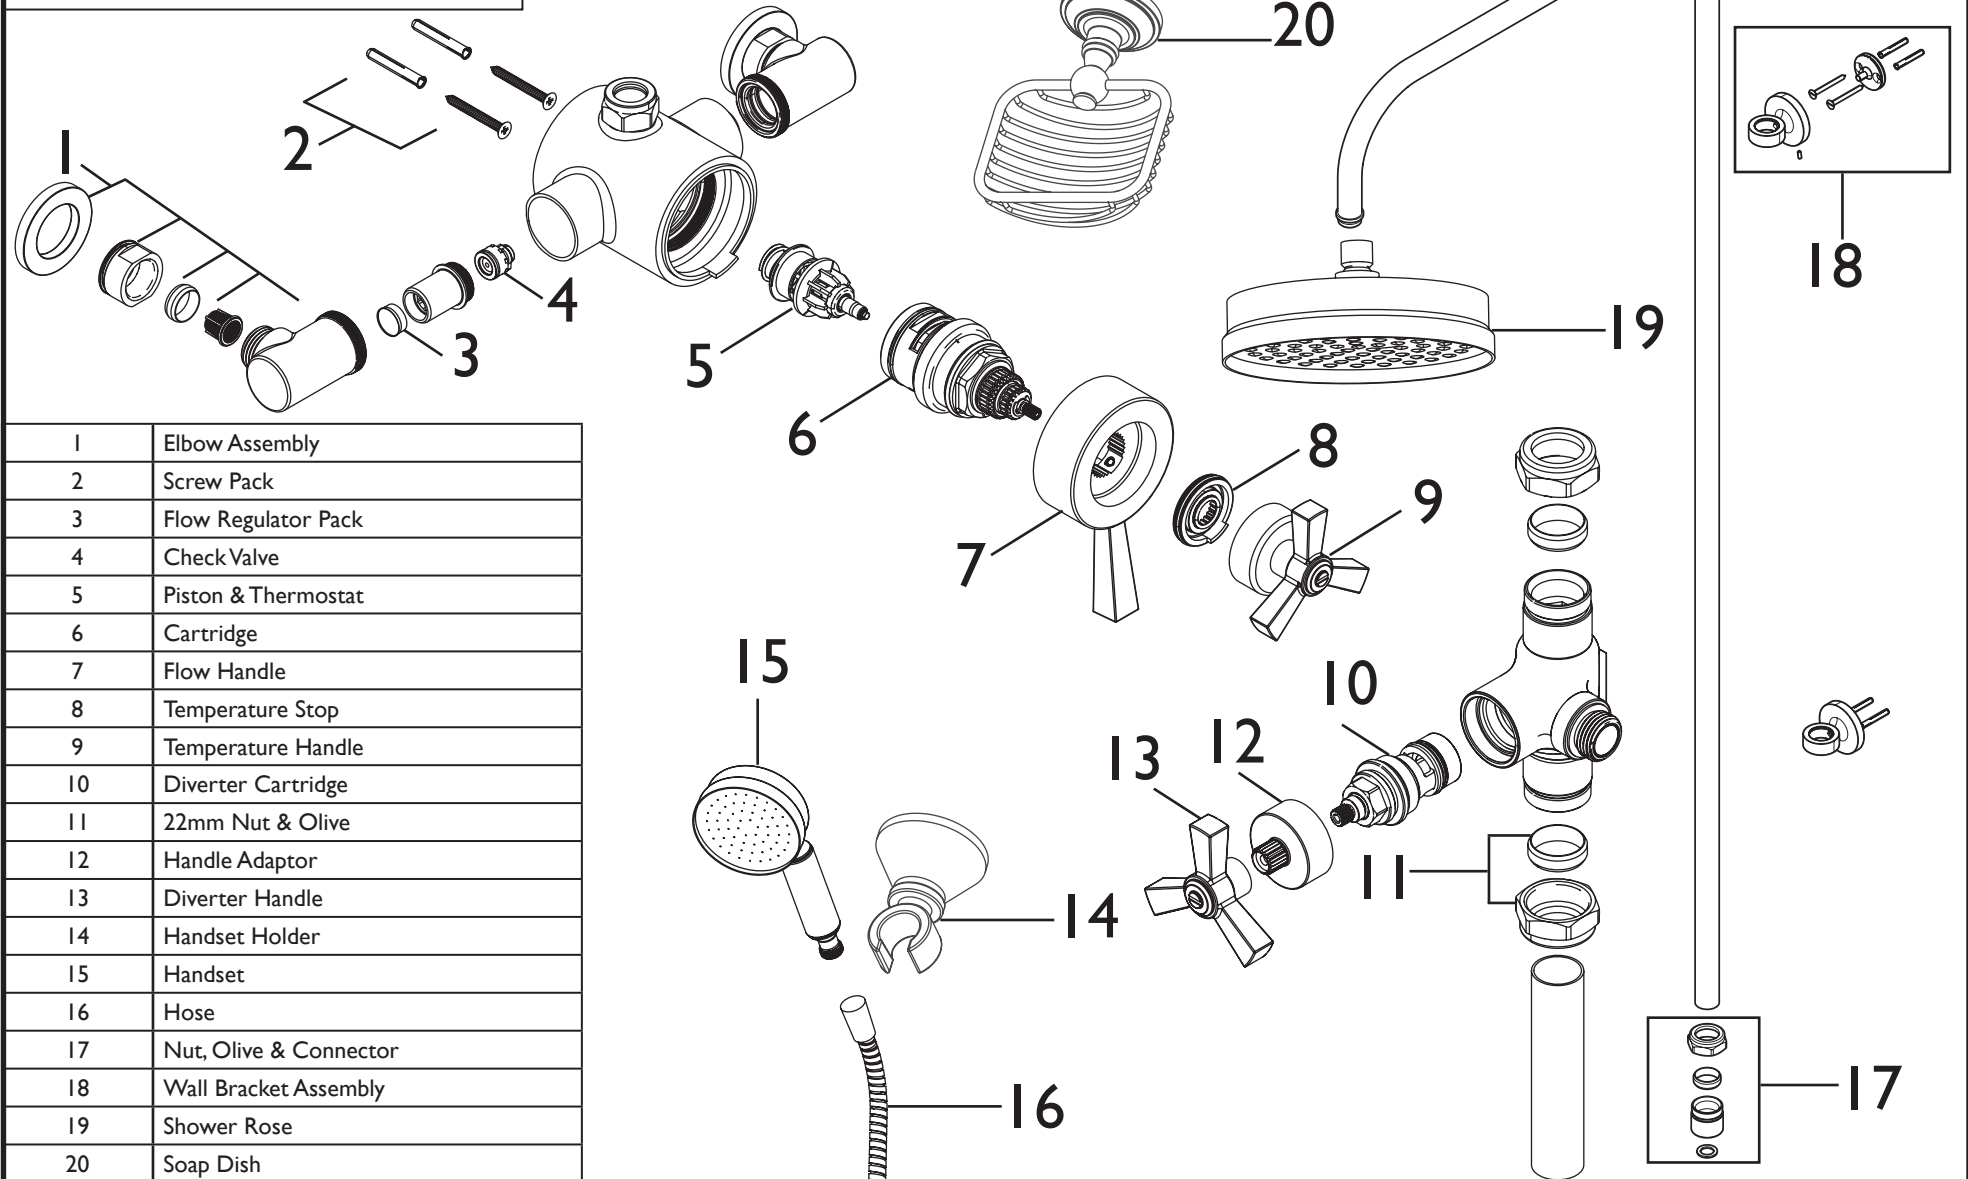

**Product Code:** SGRDMOPDUAL01

**Revision:** D1

1	Elbow Assembly
2	Screw Pack
3	Flow Regulator Pack
4	Check Valve
5	Piston & Thermostat
6	Cartridge
7	Flow Handle
8	Temperature Stop
9	Temperature Handle
10	Diverter Cartridge
11	22mm Nut & Olive
12	Handle Adaptor
13	Diverter Handle
14	Handset Holder
15	Handset
16	Hose
17	Nut, Olive & Connector
18	Wall Bracket Assembly
19	Shower Rose
20	Soap Dish