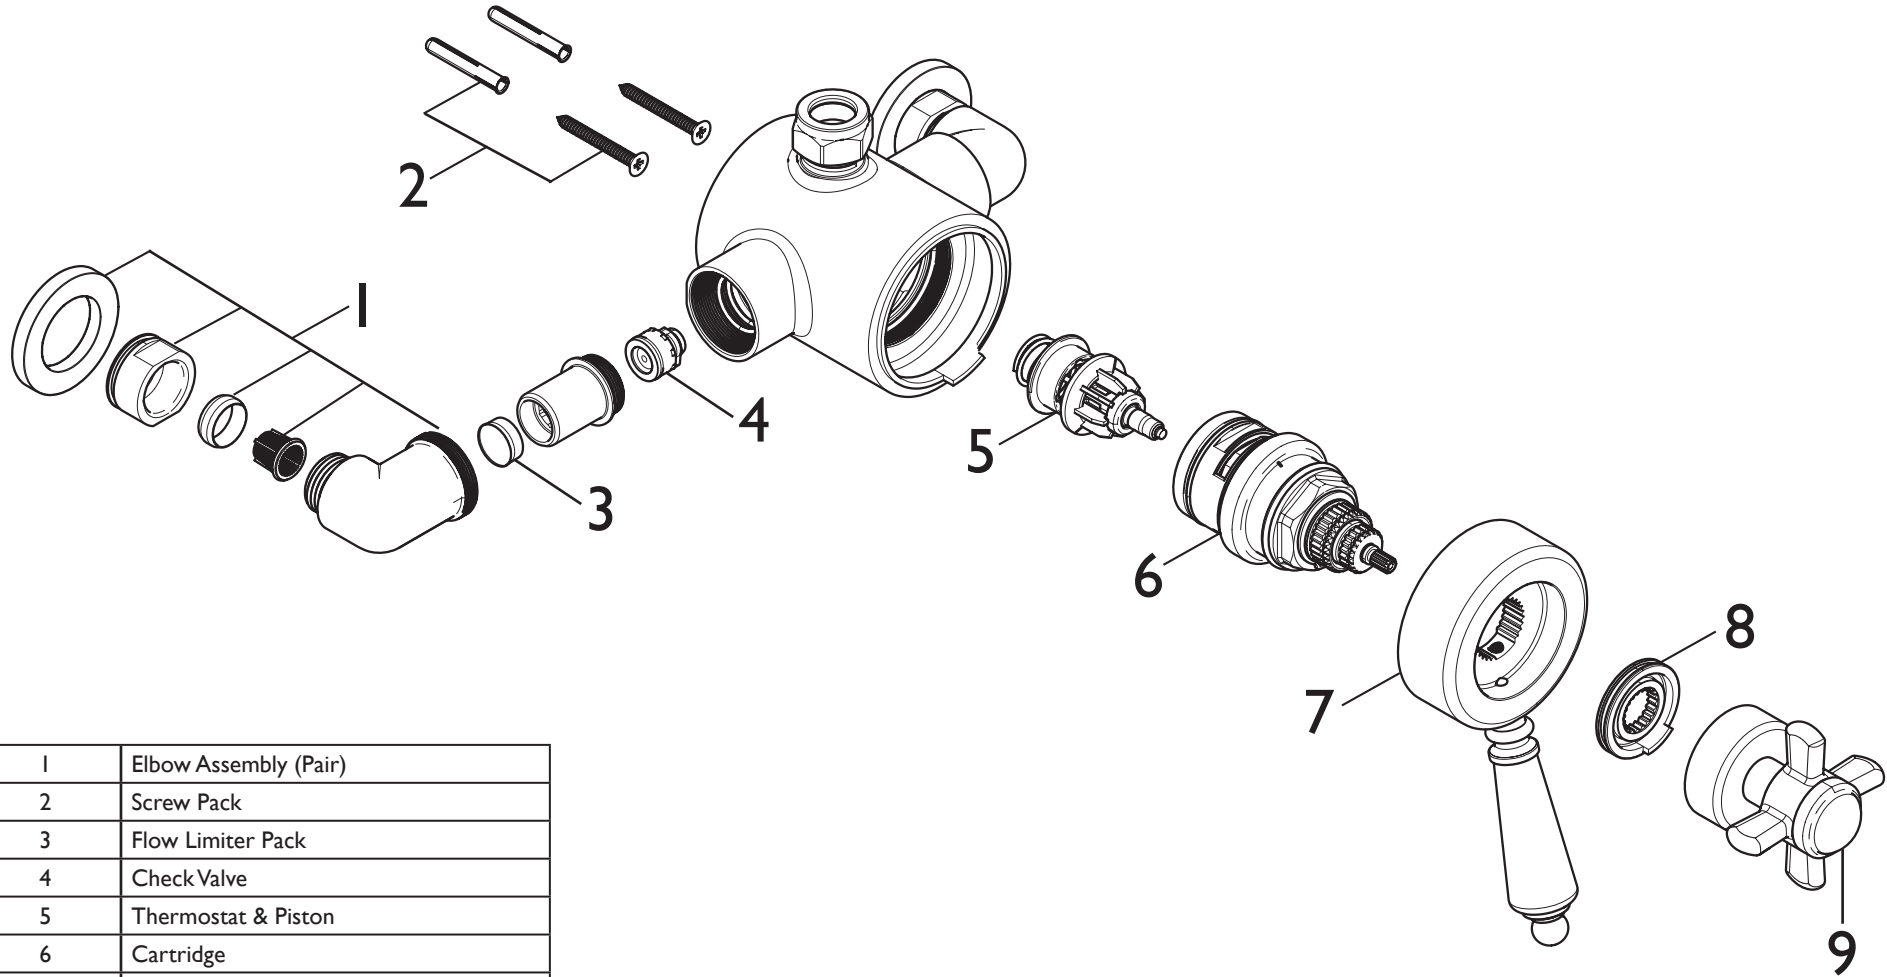

Product Codes: SDCT06, SDAT06

Revision: D2

1	Elbow Assembly (Pair)
2	Screw Pack
3	Flow Limiter Pack
4	Check Valve
5	Thermostat & Piston
6	Cartridge
7	Flow Handle
8	Temperature Stop
9	Temperature Handle