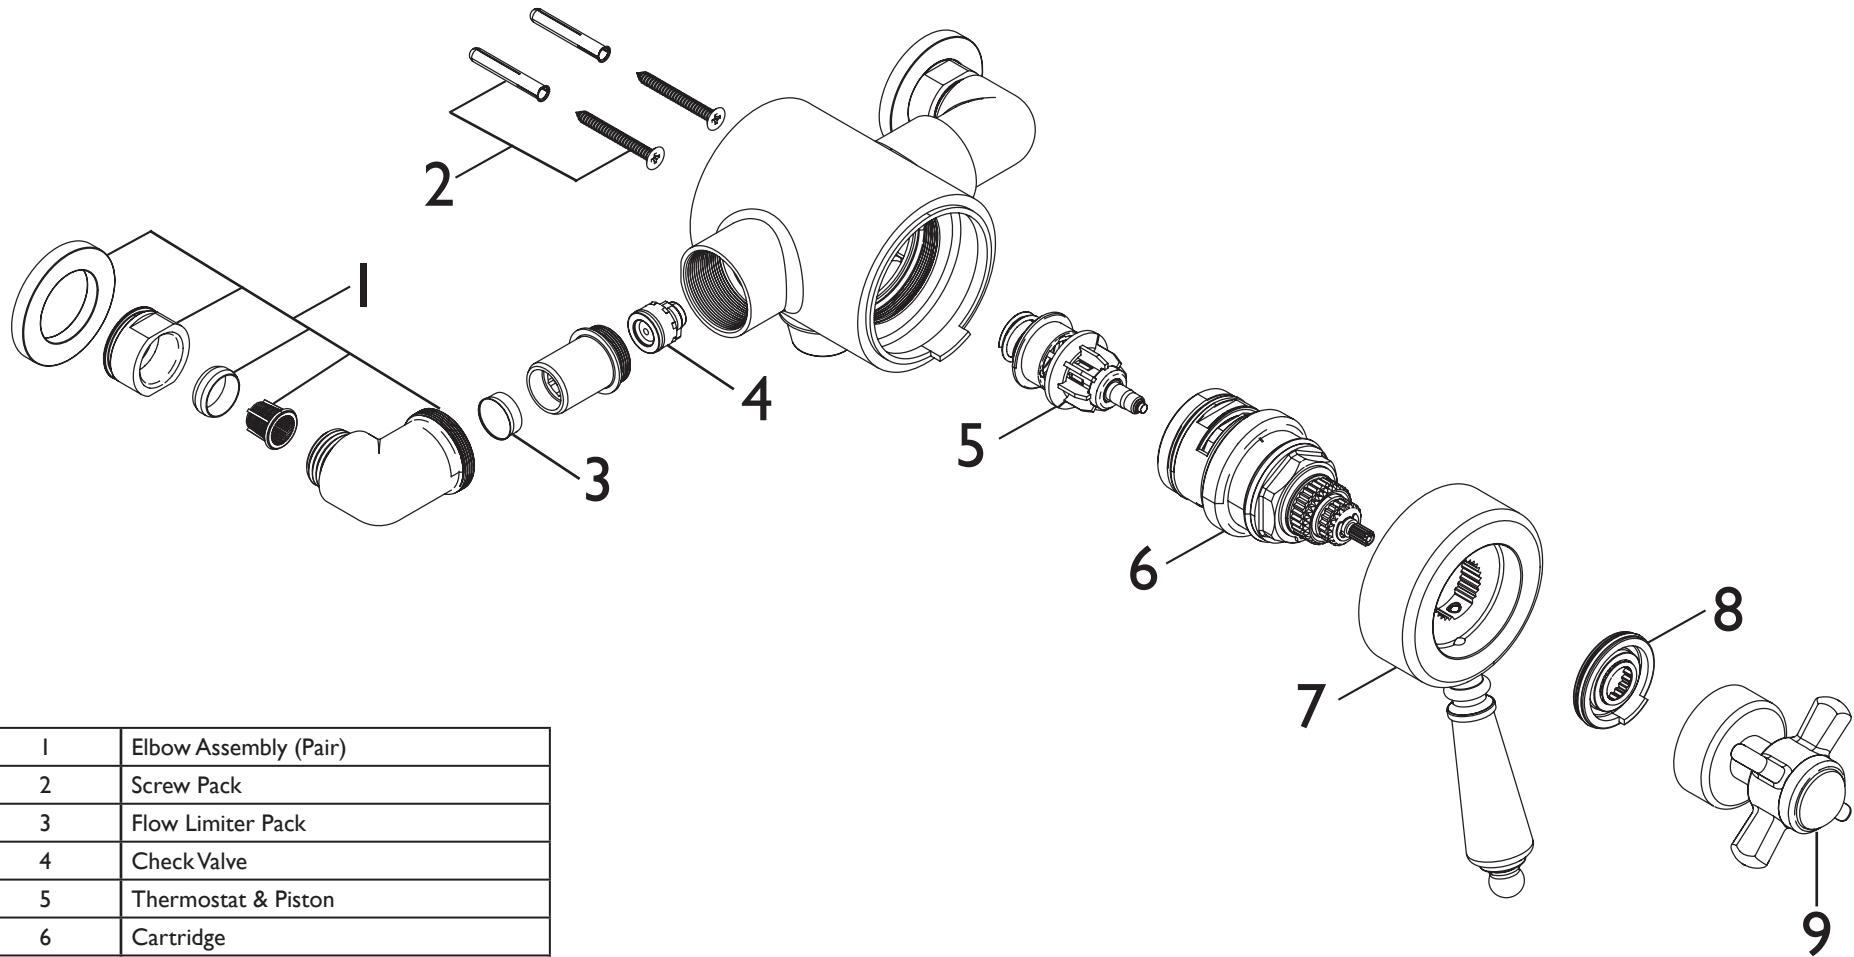

Product Codes: SDCB06, SDAB06

Revision: D2

1	Elbow Assembly (Pair)
2	Screw Pack
3	Flow Limiter Pack
4	Check Valve
5	Thermostat & Piston
6	Cartridge
7	Flow Handle
8	Temperature Stop
9	Temperature Handle