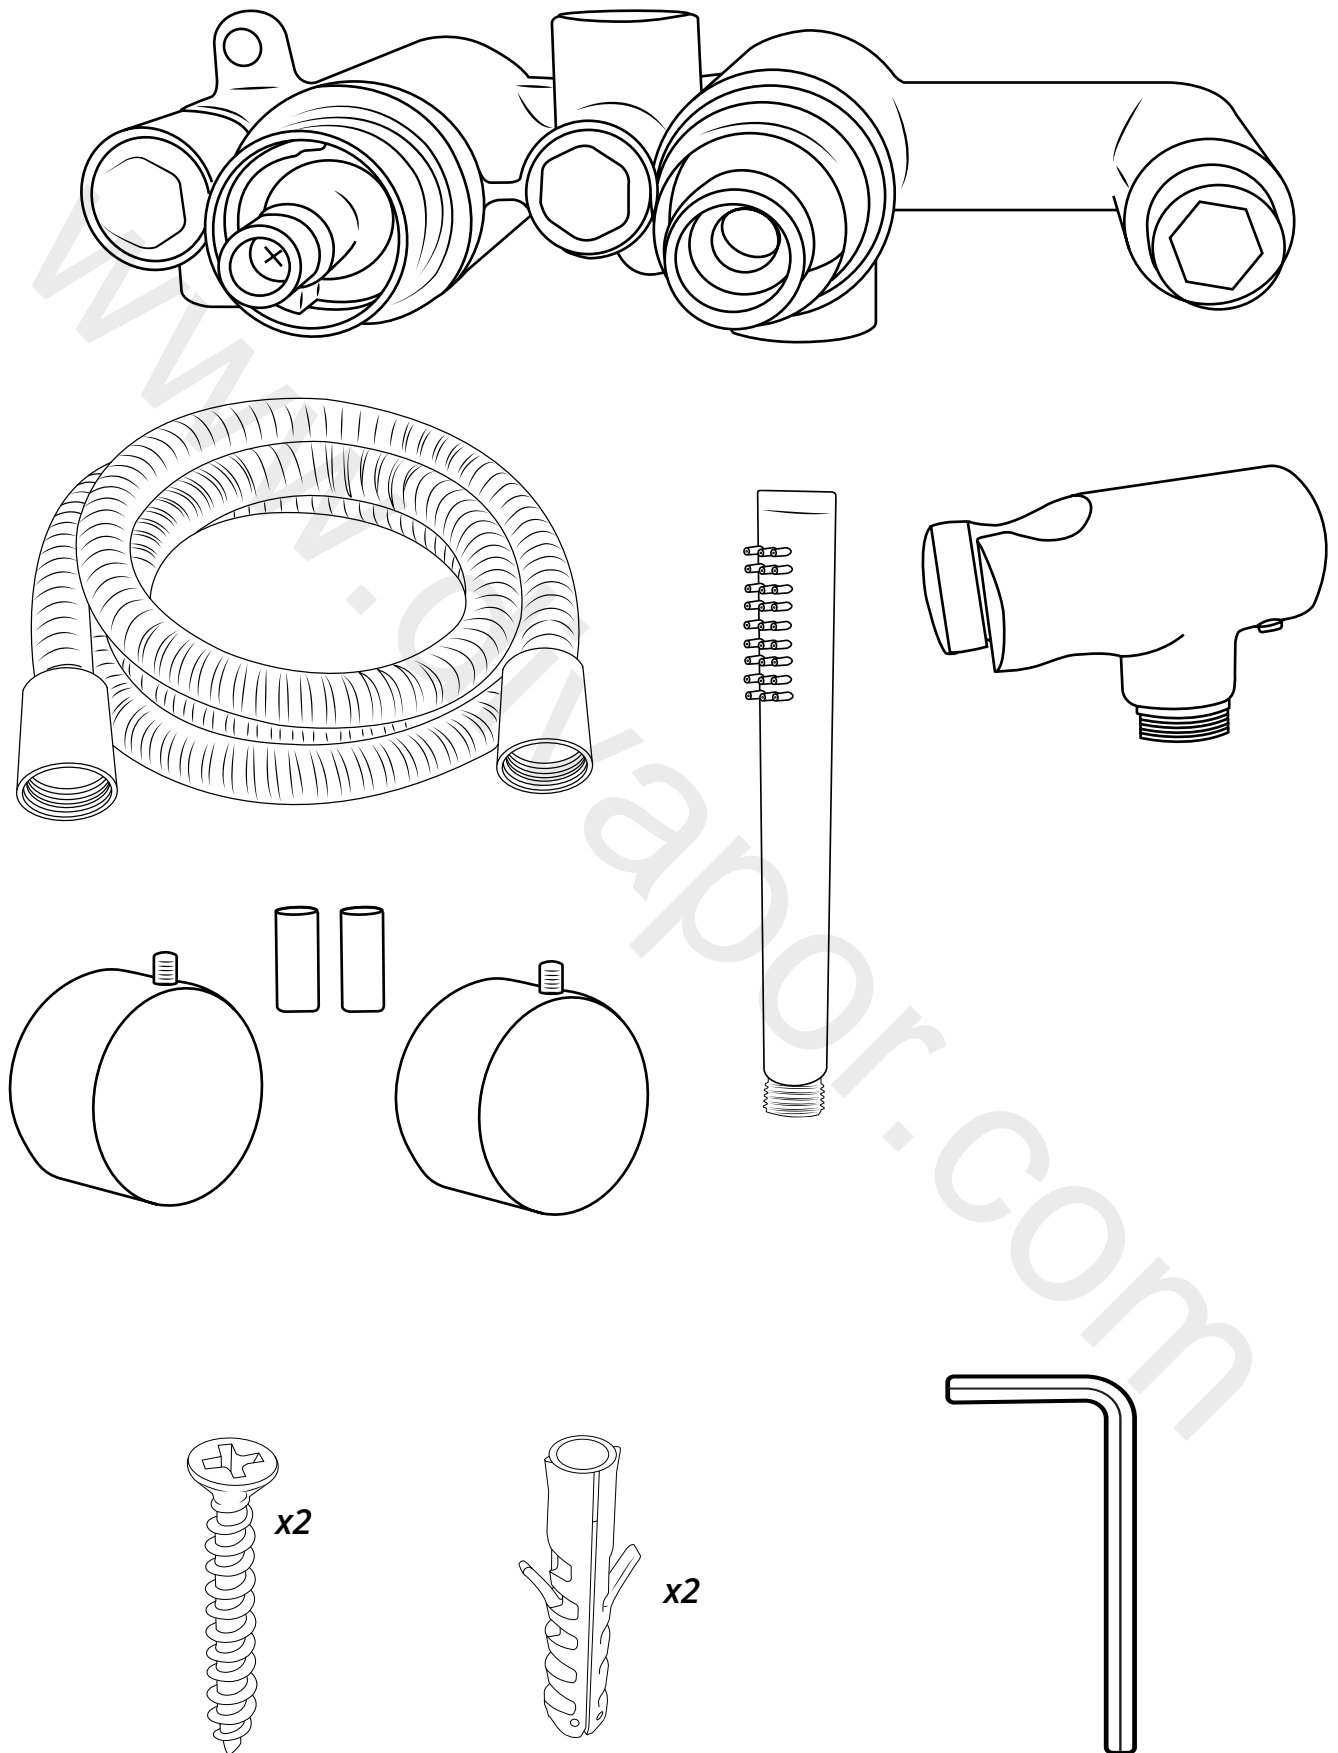

Milano

Shower Valve

Installation Guide

Installation

Tools required for installing:

Parts included:

1

2

3

i Not included

4

5

6

7

8

9

10

11

12

13