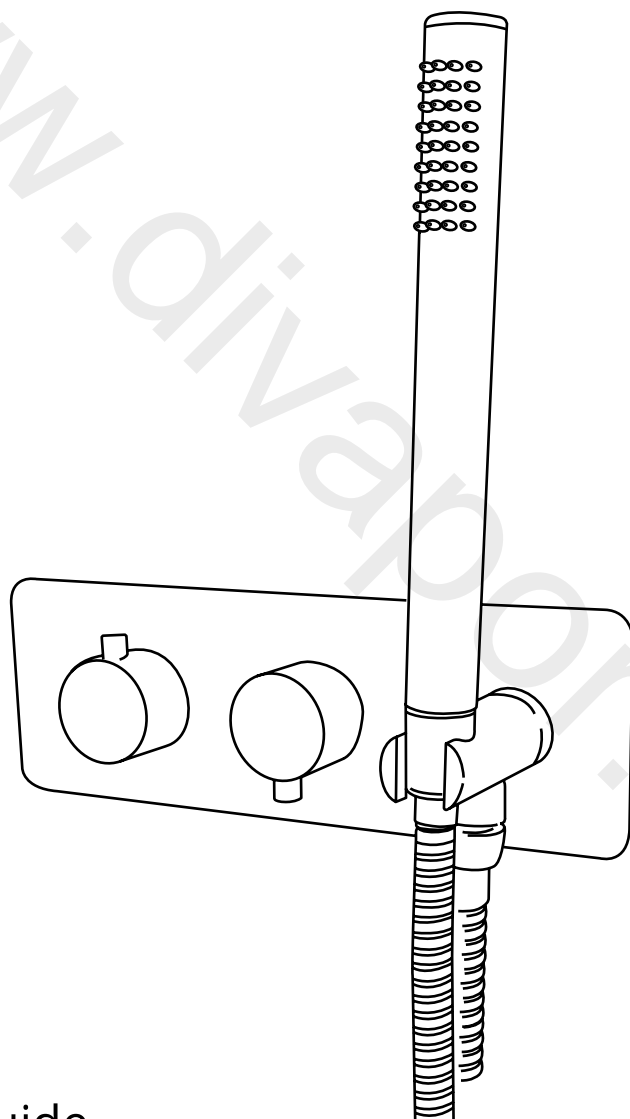

Milano

Shower Valve

Installation Guide

Installation

Tools required for installing:

Parts included:

1

2