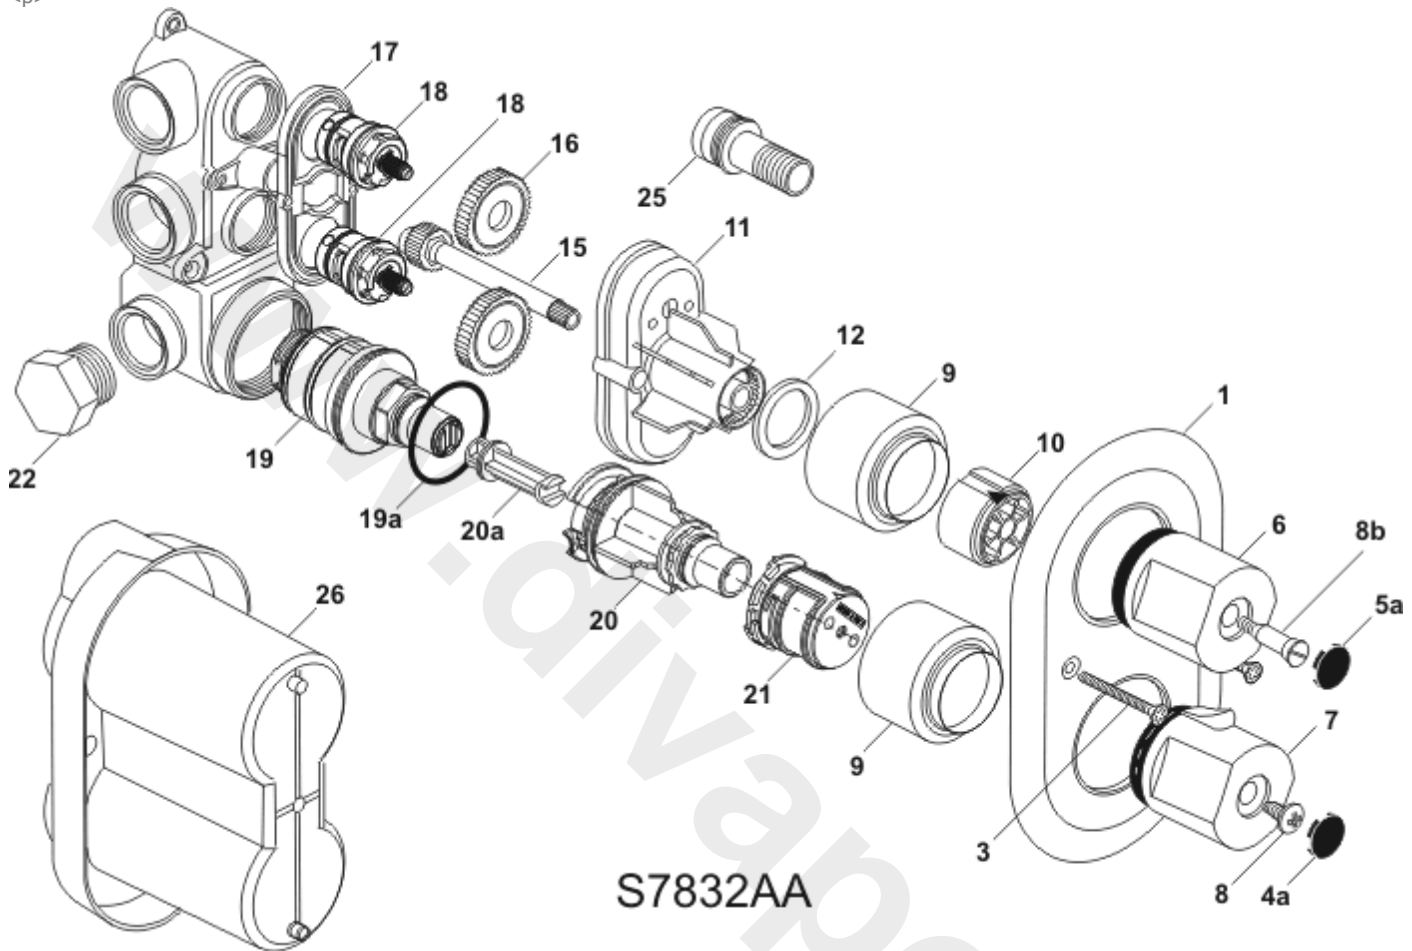

<p>

Ref.	Description
1	Face Plate
3	Face plate screw M4 x 50mm
3a	Face plate screw M4 x 60mm
4a	Temperature handle cap
5a	Volume handle cap
6	Volume handle
7	Temperature handle
8	Self tapping handle screw
8b	Long volume handle screw
9	Standard Shroud
10	Volume control handle carrier
11	Gear box cover
12	Gear box sealing washer
15	Gear drive spindle for A3000 only
16	Gear/clutch wheels - pair
17	Gear box back plate
18	1/2" cartridge
19	Thermostatic control cartridge
20	Temperature handle extension
20a	Push rod
21	Temperature adjustment carrier complete
22	Blanking plug
25	Flushing adapter outlet
26	Mounting template/plaster guide
27	Shower hose bracket

Part No.
A953154AA11
A918434AA
A961160AA
A962585NU
A962585NU
A963515AA
A963506AA
A918416
A91842814
A962599AA
A923348
-
A911940
A953155NU11
A960489NU
-
A952501NU11
S960134NU
A963649NU
-
A953957NU11
A91855414
A962927NU
A923146
EEM134901AA